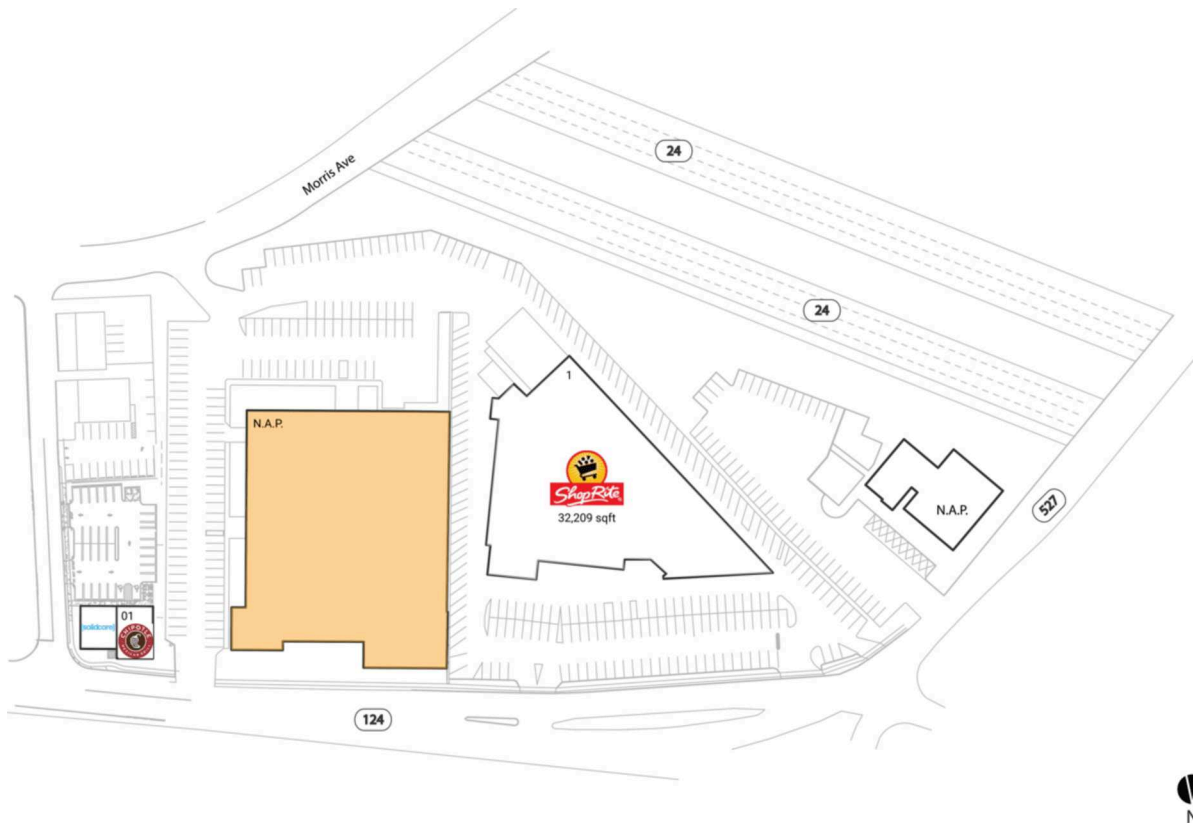

Springfield Place

New York-Newark-Jersey City, NY-NJ

40.7187, -74.3306
727 Morris Turnpike | Springfield, NJ 07081

Available Space

N.A.P. 0 SF

Current Retailers

01	Chipotle Mexican Grill	2,200 SF
1	ShopRite	32,209 SF
02	[Solidcore]	1,800 SF