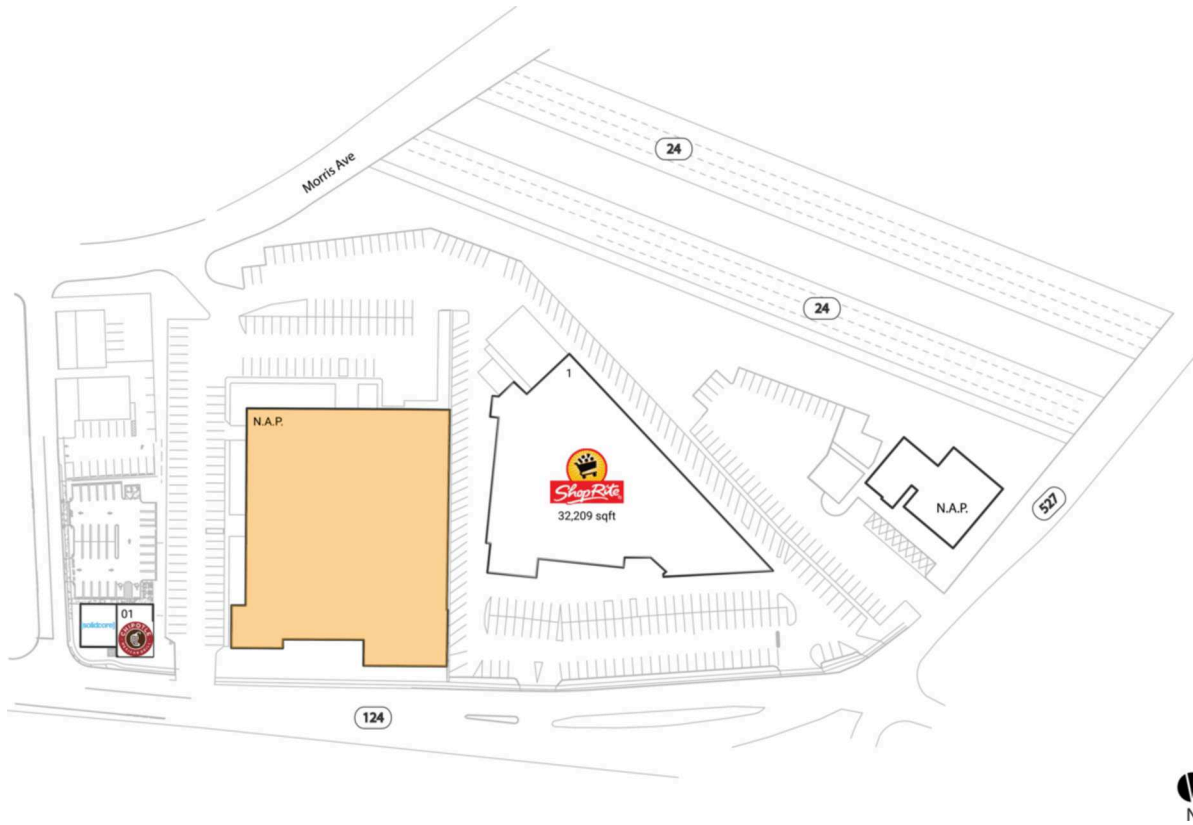

Springfield Place

New York-Newark-Jersey City, NY-NJ

40.7187, -74.3306
727 Morris Turnpike | Springfield, NJ 07081

Available Space

N.A.P. 0 SF

Current Retailers

01	Chipotle Mexican Grill	2,200 SF
1	ShopRite	32,209 SF
02	[Solidcore]	1,800 SF