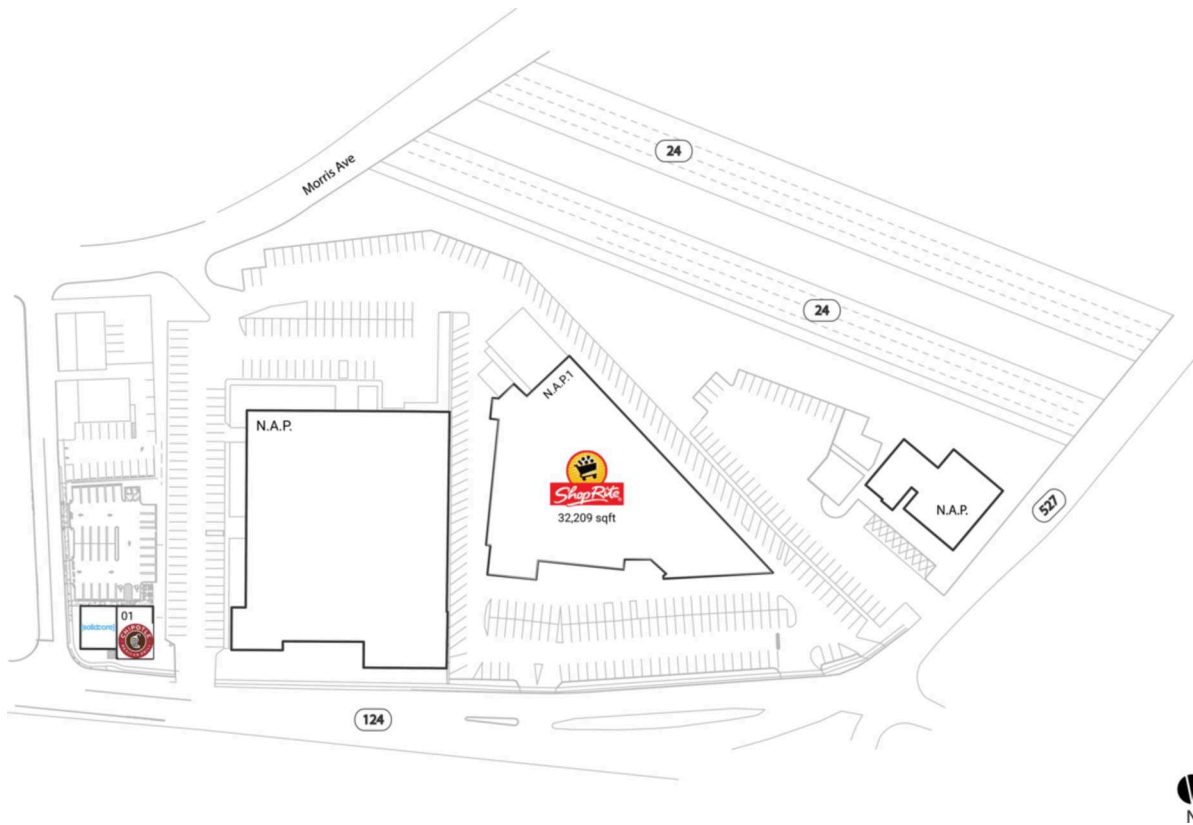

Springfield Place

New York-Newark-Jersey City, NY-NJ

40.7187, -74.3306
727 Morris Turnpike | Springfield, NJ 07081

Current Retailers

N.A.P.1	ShopRite	32,209 SF
01	Chipotle Mexican Grill	2,200 SF
02	[Solidcore]	1,800 SF