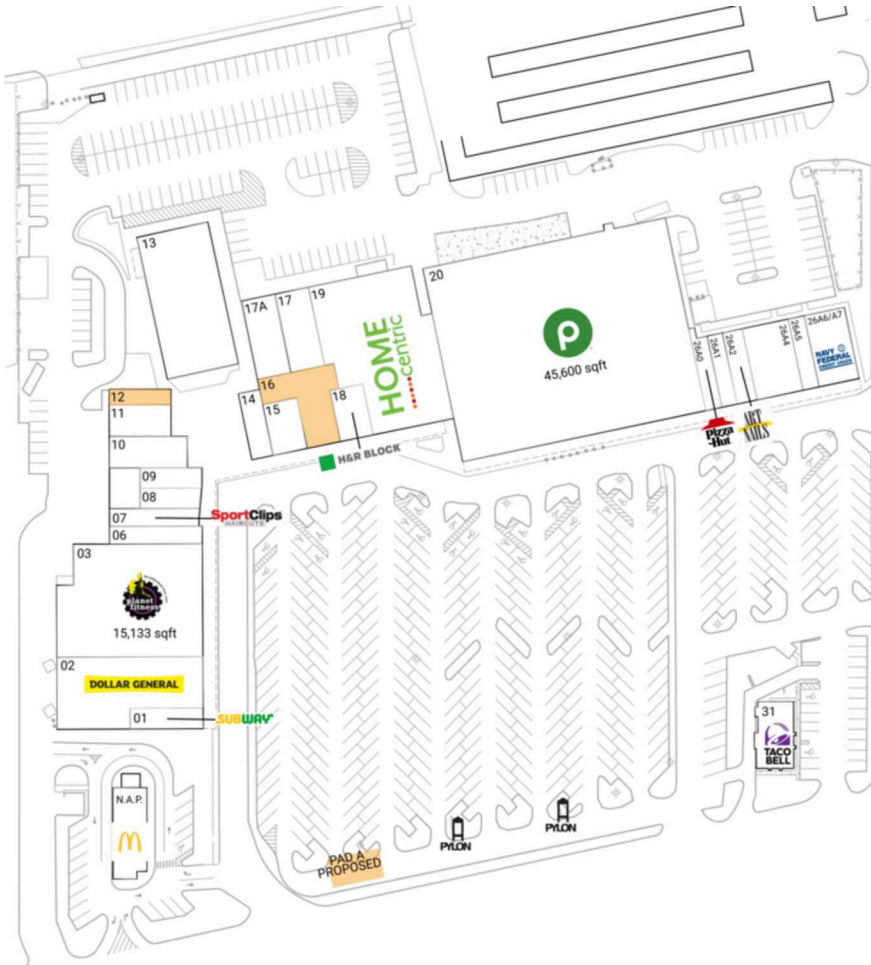

Atlantic Plaza

Palm Bay-Melbourne-Titusville, FL

28.1855, -80.5929

1024 Highway A1A | Satellite Beach, FL 32937

Available Space

12	826 SF
16	3,350 SF

Pad Opportunities

PAD A Drive-thru	0 SF/0
------------------	--------

Current Retailers

N.A.P.	McDonald's	0 SF
01	Subway	1,400 SF
02	Dollar General	8,120 SF
03	Planet Fitness	15,133 SF
06	PUR Life Medical	1,800 SF
07	Sport Clips	1,800 SF
08	The Poke Fin	1,200 SF
09	Momo's Ice Cream	900 SF
10	Island Root Kava Bar	2,370 SF
11	CORA Rehabilitation Clinics	1,890 SF
13	Satellite Cinemas	9,800 SF
14	Bizzarro's Italian Restaurant	1,520 SF
15	The Funky Mermaid	1,691 SF
17	Storage	2,454 SF
17A	Pure Water Outpost LLC	2,455 SF
18	H&R Block	1,643 SF
19	Home Centric	13,432 SF
20	Publix	45,600 SF
26A0	Pizza Hut	1,106 SF
26A1	New China Buffet	1,050 SF
26A2	Nails	1,400 SF
26A4	Hibiscus Dental	3,220 SF
26A5	3Natives	1,112 SF
26A6/A7	Navy Federal Credit Union	2,800 SF
31	Taco Bell	2,229 SF