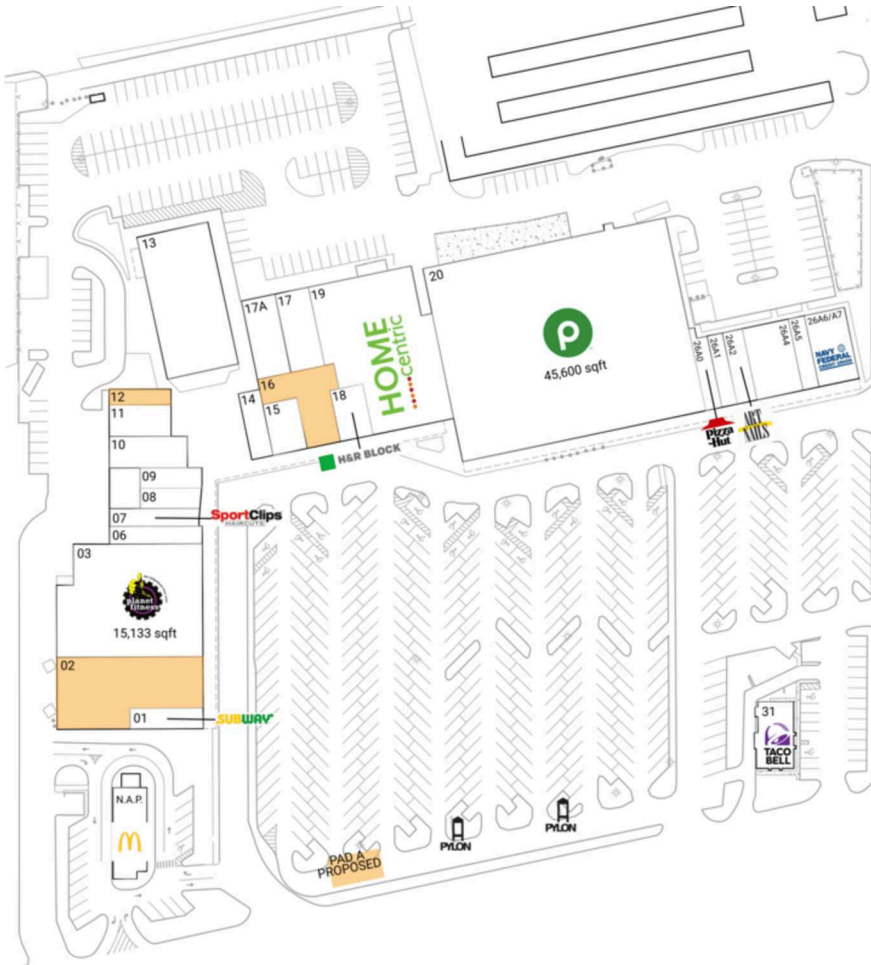

# Atlantic Plaza

Palm Bay-Melbourne-Titusville, FL

28.1855, -80.5931  
1024 Highway A1A | Satellite Beach, FL 32937

## Available Space

02	8,120 SF
12	826 SF
16	3,350 SF

## Pad Opportunities

PAD A Drive-thru	0 SF/0
------------------	--------

## Current Retailers

N.A.P.	McDonald's	0 SF
01	Subway	1,400 SF
03	Planet Fitness	15,133 SF
06	PUR Life Medical	1,800 SF
07	Sport Clips	1,800 SF
08	The Poke Fin	1,200 SF
09	Momo's Ice Cream	900 SF
10	Island Root Kava Bar	2,370 SF
11	CORA Rehabilitation Clinics	1,890 SF
13	Satellite Cinemas	9,800 SF
14	Bizarro's Italian Restaurant	1,520 SF
15	The Funky Mermaid	1,691 SF
17	Storage	2,454 SF
17A	Pure Water Outpost LLC	2,455 SF
18	H&R Block	1,643 SF
19	Home Centric	13,432 SF
20	Publix	45,600 SF
26A0	Pizza Hut	1,106 SF
26A1	New China Buffet	1,050 SF
26A2	Nails	1,400 SF
26A4	Hibiscus Dental	3,220 SF
26A5	3Natives	1,112 SF
26A6/A7	Navy Federal Credit Union	2,800 SF
31	Taco Bell	2,229 SF