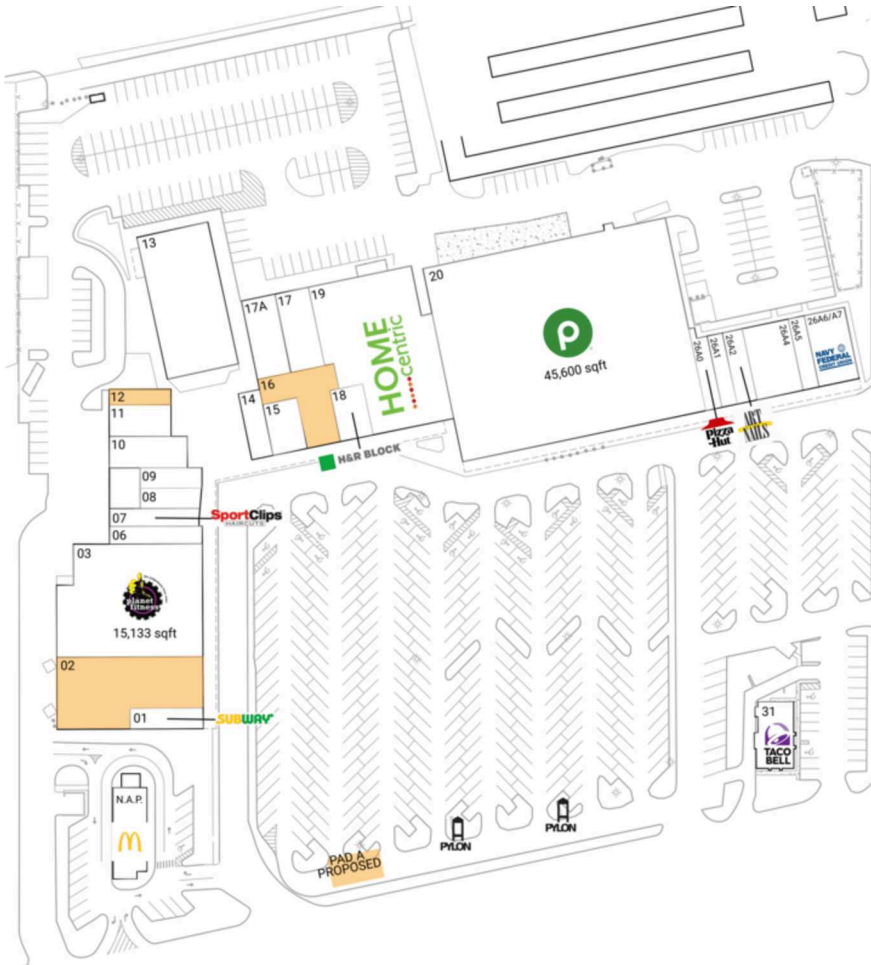

Atlantic Plaza

Palm Bay-Melbourne-Titusville, FL

28.1855, -80.5931
1024 Highway A1A | Satellite Beach, FL 32937

Available Space

02	8,120 SF
12	826 SF
16	3,350 SF

Pad Opportunities

PAD A Drive-thru	0 SF/0
------------------	--------

Current Retailers

N.A.P.	McDonald's	0 SF
01	Subway	1,400 SF
03	Planet Fitness	15,133 SF
06	PUR Life Medical	1,800 SF
07	Sport Clips	1,800 SF
08	The Poke Fin	1,200 SF
09	Momo's Ice Cream	900 SF
10	Island Root Kava Bar	2,370 SF
11	CORA Rehabilitation Clinics	1,890 SF
13	Satellite Cinemas	9,800 SF
14	Bizzarro's Italian Restaurant	1,520 SF
15	The Funky Mermaid	1,691 SF
17	Storage	2,454 SF
17A	Pure Water Outpost LLC	2,455 SF
18	H&R Block	1,643 SF
19	Home Centric	13,432 SF
20	Publix	45,600 SF
26A0	Pizza Hut	1,106 SF
26A1	New China Buffet	1,050 SF
26A2	Nails	1,400 SF
26A4	Hibiscus Dental	3,220 SF
26A5	3Natives	1,112 SF
26A6/A7	Navy Federal Credit Union	2,800 SF
31	Taco Bell	2,229 SF