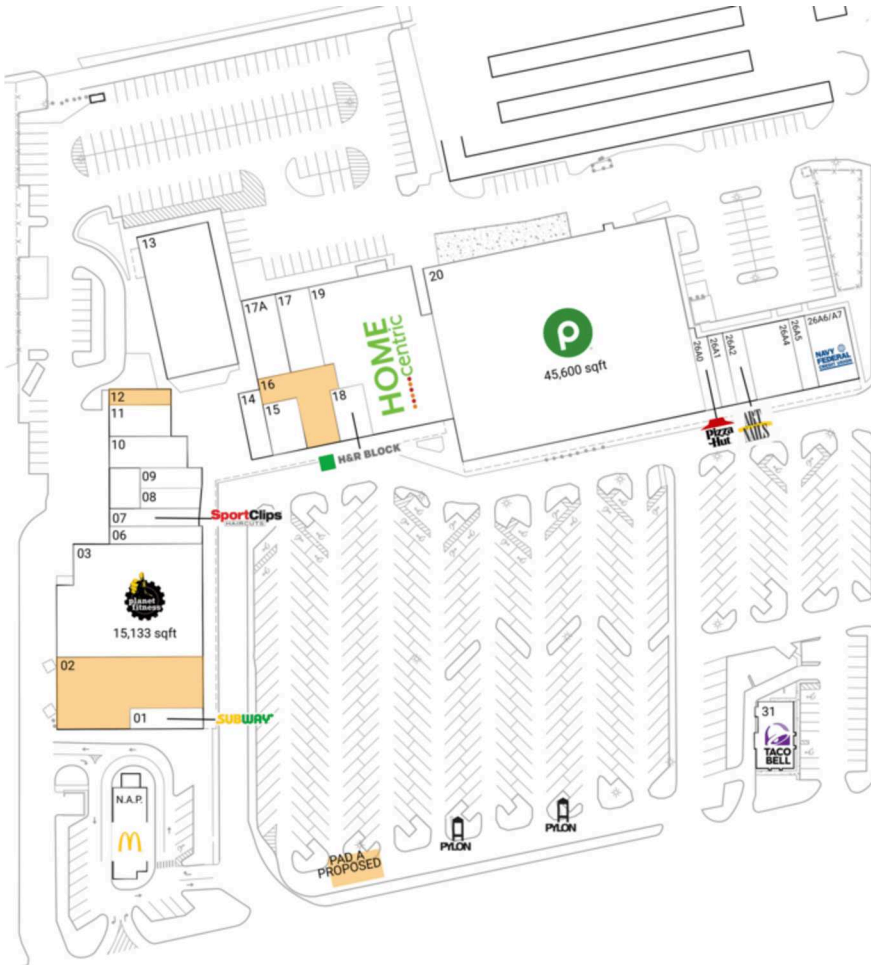

Atlantic Plaza

Palm Bay-Melbourne-Titusville, FL

28.1855, -80.5931
1024 Highway A1A | Satellite Beach, FL 32937

Available Space

02	8,120 SF
12	826 SF
16	3,350 SF

Pad Opportunities

PAD A Drive-thru	0 SF/0
------------------	--------

Current Retailers

N.A.P.	McDonald's	0 SF
01	Subway	1,400 SF
03	Planet Fitness	15,133 SF
06	PUR Life Medical	1,800 SF
07	Sport Clips	1,800 SF
08	The Poke Fin	1,200 SF
09	Momo's Ice Cream	900 SF
10	Island Root Kava Bar	2,370 SF
11	CORA Rehabilitation Clinics	1,890 SF
13	Satellite Cinemas	9,800 SF
14	Bizzarro's Italian Restaurant	1,520 SF
15	The Funky Mermaid	1,691 SF
17	Storage	2,454 SF
17A	Pure Water Outpost LLC	2,455 SF
18	H&R Block	1,643 SF
19	Home Centric	13,432 SF
20	Publix	45,600 SF
26A0	Pizza Hut	1,106 SF
26A1	New China Buffet	1,050 SF
26A2	Nails	1,400 SF
26A4	Hibiscus Dental	3,220 SF
26A5	3Natives	1,112 SF
26A6/A7	Navy Federal Credit Union	2,800 SF
31	Taco Bell	2,229 SF