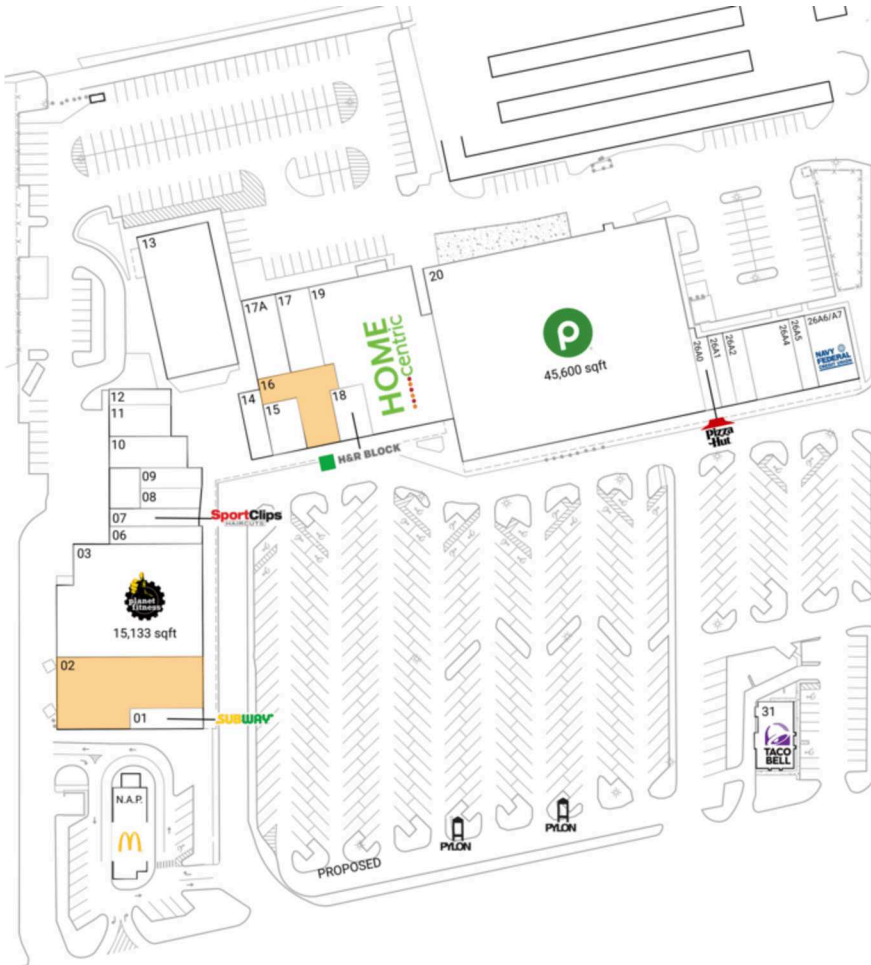

# Atlantic Plaza

Palm Bay-Melbourne-Titusville, FL

28.1855, -80.5931  
1024 Highway A1A | Satellite Beach, FL 32937

## Available Space

02	8,120 SF
16	3,350 SF

## Current Retailers

N.A.P.	McDonald's	0 SF
01	Subway	1,400 SF
03	Planet Fitness	15,133 SF
06	PÜR Life Medical	1,800 SF
07	Sport Clips	1,800 SF
08	The Poke Fin	1,200 SF
09	Momo's Ice Cream	900 SF
10	Island Root Kava Bar	2,370 SF
11	CORA Rehabilitation Clinics	1,890 SF
12	Rebecca's Forgotten Books	826 SF
13	Satellite Cinemas	9,800 SF
14	Bizzarro's Italian Restaurant	1,520 SF
15	The Funky Mermaid	1,691 SF
17	Storage	2,454 SF
17A	Pure Water Outpost LLC	2,455 SF
18	H&R Block	1,643 SF
19	Home Centric	13,432 SF
20	Publix	45,600 SF
26A0	Pizza Hut	1,106 SF
26A1	New China Buffet	1,050 SF
26A2	Nails	1,400 SF
26A4	Hibiscus Dental	3,220 SF
26A5	3Natives	1,112 SF
26A6/A7	Navy Federal Credit Union	2,800 SF
31	Taco Bell	2,229 SF