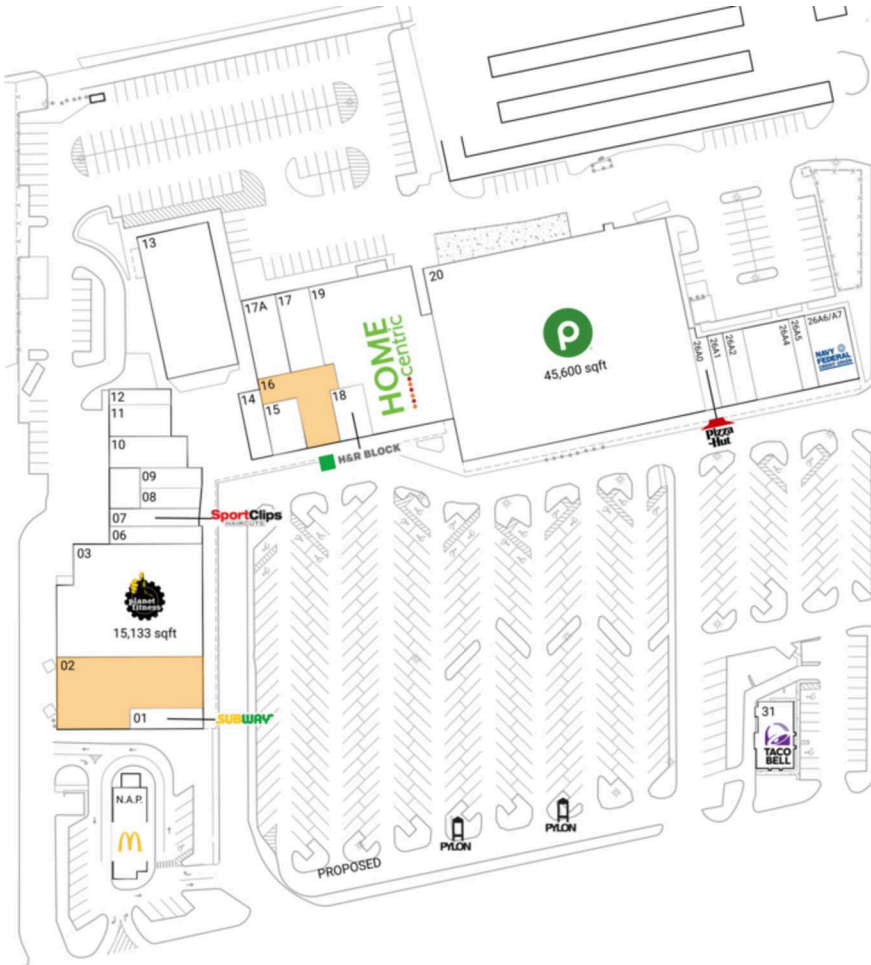

Atlantic Plaza

Palm Bay-Melbourne-Titusville, FL

28.1855, -80.5931
1024 Highway A1A | Satellite Beach, FL 32937

Available Space

02	8,120 SF
16	3,350 SF

Current Retailers

N.A.P.	McDonald's	0 SF
01	Subway	1,400 SF
03	Planet Fitness	15,133 SF
06	PÜR Life Medical	1,800 SF
07	Sport Clips	1,800 SF
08	The Poke Fin	1,200 SF
09	Momo's Ice Cream	900 SF
10	Island Root Kava Bar	2,370 SF
11	CORA Rehabilitation Clinics	1,890 SF
12	Rebecca's Forgotten Books	826 SF
13	Satellite Cinemas	9,800 SF
14	Bizzarro's Italian Restaurant	1,520 SF
15	The Funky Mermaid	1,691 SF
17	Storage	2,454 SF
17A	Pure Water Outpost LLC	2,455 SF
18	H&R Block	1,643 SF
19	Home Centric	13,432 SF
20	Publix	45,600 SF
26A0	Pizza Hut	1,106 SF
26A1	New China Buffet	1,050 SF
26A2	Nails	1,400 SF
26A4	Hibiscus Dental	3,220 SF
26A5	3Natives	1,112 SF
26A6/A7	Navy Federal Credit Union	2,800 SF
31	Taco Bell	2,229 SF

3006