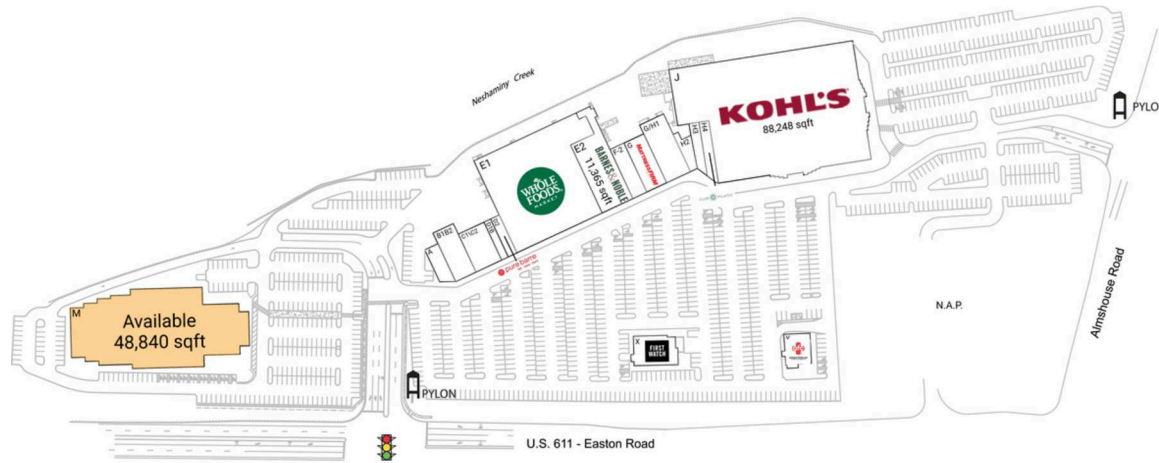

# Barn Plaza

Philadelphia-Camden-Wilmington, PA-NJ-DE-MD

40.2731, -75.1275  
1745 South Easton Road | Doylestown, PA 18901

## Available Space

M 48,840 SF

## Current Retailers

A	Honeygrow	2,326 SF
B1B2	Piccolo Trattoria	4,950 SF
C1\C2	Gerhard's Appliances	5,100 SF
D1B	Douglas Jewelers	1,275 SF
D2	Pure Barre	1,700 SF
E1	Whole Foods Market	0 SF
E2	Barnes & Noble	11,365 SF
F-2	Affordable Dentures & Implants	3,520 SF
G	Mattress Firm	4,950 SF
G/H1	Elite Salon & Suites	6,864 SF
H2	Joli Beautique	1,590 SF
H3	Nail Bliss	1,899 SF
H4	Club Pilates	2,497 SF
J	Kohl's	88,248 SF
X	First Watch	4,997 SF
Y	AFC Urgent Care	3,532 SF