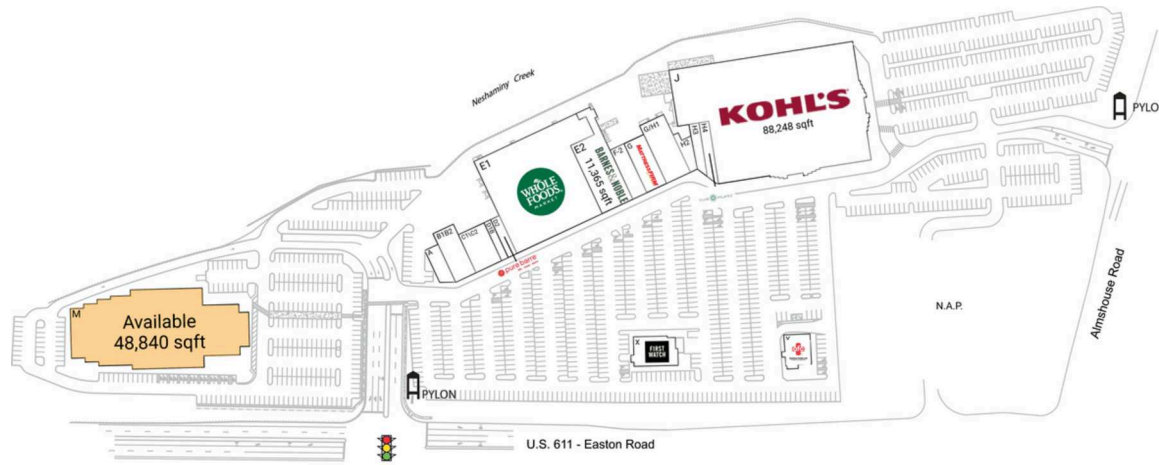

Barn Plaza

Philadelphia-Camden-Wilmington, PA-NJ-DE-MD

40.2731, -75.1275
1745 South Easton Road | Doylestown, PA 18901

Available Space

M 48,840 SF

Current Retailers

A	Honeygrow	2,326 SF
B1B2	Piccolo Trattoria	4,950 SF
C1\C2	Gerhard's Appliances	5,100 SF
D1B	Douglas Jewelers	1,275 SF
D2	Pure Barre	1,700 SF
E1	Whole Foods Market	0 SF
E2	Barnes & Noble	11,365 SF
F-2	Affordable Dentures & Implants	3,520 SF
G	Mattress Firm	4,950 SF
G/H1	Image Studios 360	6,864 SF
H2	Joli Beautique	1,590 SF
H3	Nail Bliss	1,899 SF
H4	Club Pilates	2,497 SF
J	Kohl's	88,248 SF
X	First Watch	4,997 SF
Y	AFC Urgent Care	3,532 SF

4004