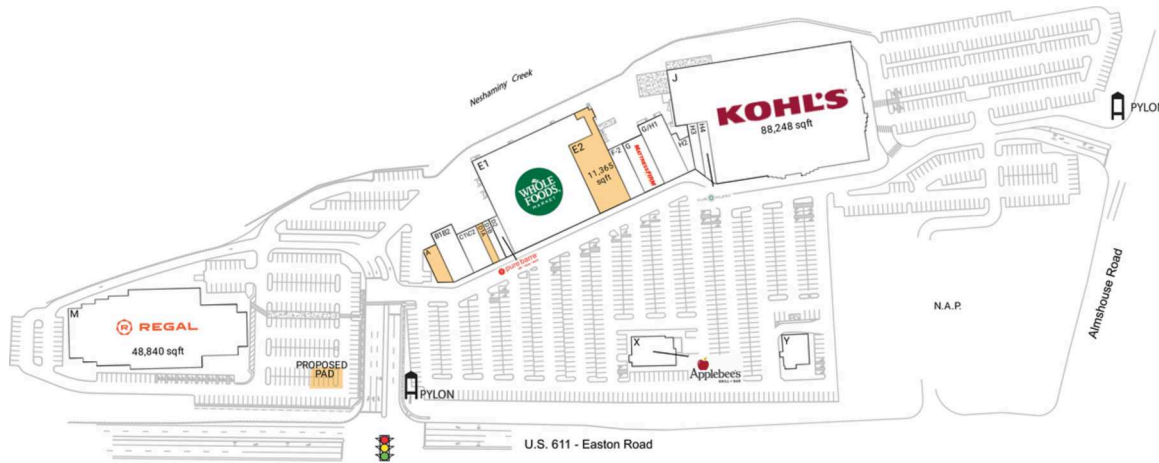

# Barn Plaza

Philadelphia-Camden-Wilmington, PA-NJ-DE-MD

40.2731, -75.1275

1745 South Easton Road | Doylestown, PA 18901

## Available Space

A	2,326 SF
D1A	1,275 SF
E2	11,365 SF

## Current Retailers

B1B2	Piccolo Trattoria	4,950 SF
C1\C2	Gerhard's Appliances	3,825 SF
D1B	Douglas Jewelers	1,275 SF
D2	Pure Barre	1,700 SF
E1	Whole Foods Market	0 SF
F-2	Affordable Dentures & Implants	3,520 SF
G	Mattress Firm	4,950 SF
G/H1	Image Studios 360	6,864 SF
H2	Joli Beautique	1,590 SF
H3	Nail Bliss	1,899 SF
H4	Club Pilates	2,497 SF
J	Kohl's	88,248 SF
M	Regal Cinemas	48,840 SF
X	Applebee's	4,997 SF
Y	Premier Urgent Care	3,532 SF