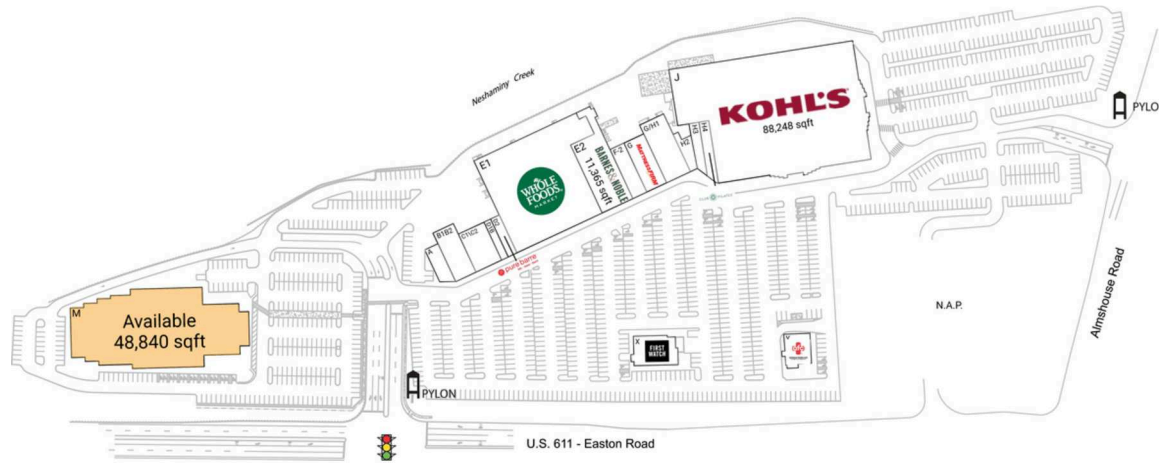

# Barn Plaza

Philadelphia-Camden-Wilmington, PA-NJ-DE-MD

40.2731, -75.1275

1745 South Easton Road | Doylestown, PA 18901

## Available Space

M 48,840 SF

## Current Retailers

A	Honeygrow	2,326 SF
B1B2	Piccolo Trattoria	4,950 SF
C1\C2	Gerhard's Appliances	5,100 SF
D1B	Douglas Jewelers	1,275 SF
D2	Pure Barre	1,700 SF
E1	Whole Foods Market	0 SF
E2	Barnes & Noble	11,365 SF
F-2	Affordable Dentures & Implants	3,520 SF
G	Mattress Firm	4,950 SF
G/H1	Elite Salon & Suites	6,864 SF
H2	Joli Beautique	1,590 SF
H3	Nail Bliss	1,899 SF
H4	Club Pilates	2,497 SF
J	Kohl's	88,248 SF
X	First Watch	4,997 SF
Y	AFC Urgent Care	3,532 SF