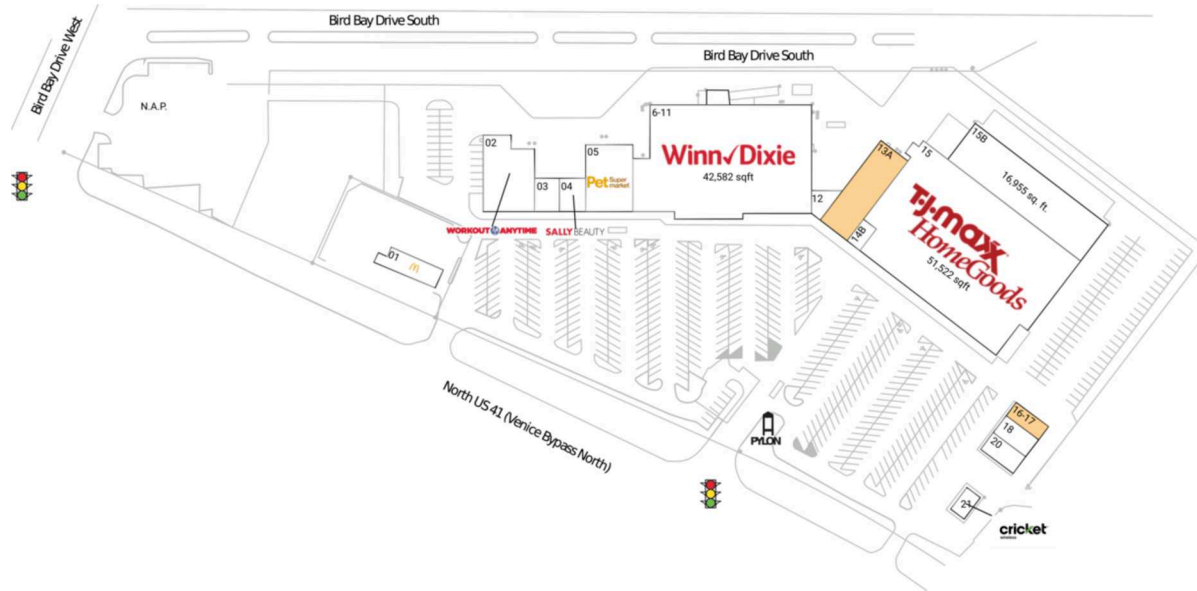

# Venice Plaza

North Port-Bradenton-Sarasota, FL

27.1066, -82.4378  
440-480 N. US 41 By-Pass | Venice, FL 34285

## Available Space

13A	7,500 SF
16-17	1,605 SF

## Current Retailers

N.A.P.	Florida Shores Bank	0 SF
01	McDonald's	3,486 SF
02	Workout Anytime	8,000 SF
03	WW	1,750 SF
04	Sally Beauty Supply	2,000 SF
05	Pet Supermarket	7,000 SF
6-11	Winn-Dixie	42,582 SF
12	Modern Creations Hair Salon	1,300 SF
14B	Partridge Barber Shop	1,000 SF
15	T.J. Maxx & HomeGoods	51,522 SF
18	Angel Nails	1,800 SF
20	Venice Laundromat	1,800 SF
21	Cricket	1,000 SF