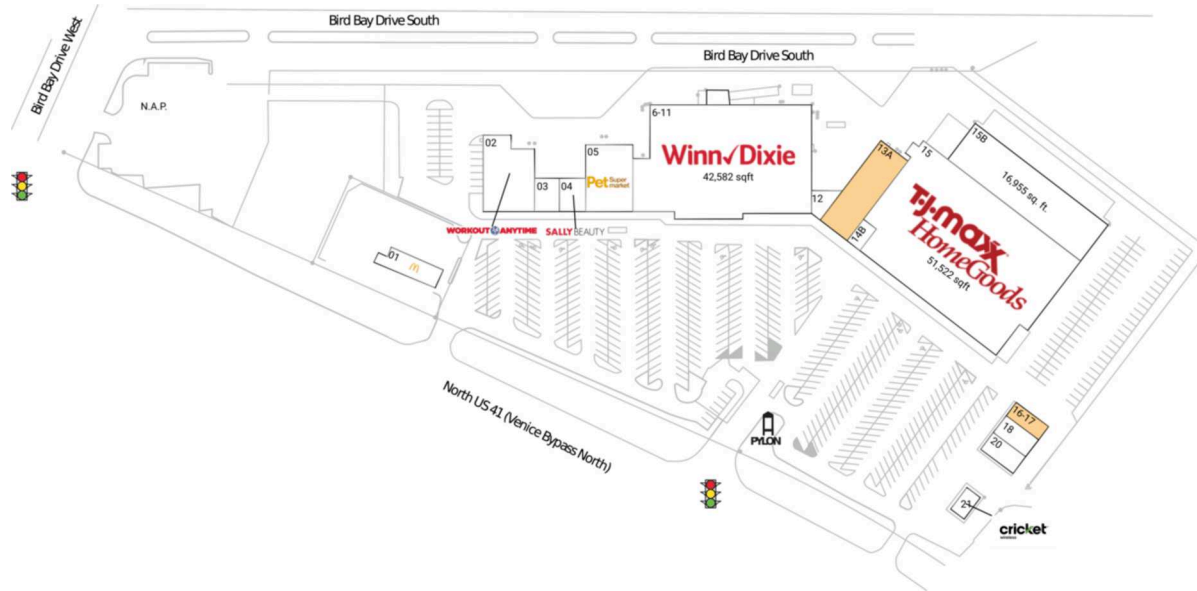

Venice Plaza

North Port-Bradenton-Sarasota, FL

27.1066, -82.4378
440-480 N. US 41 By-Pass | Venice, FL 34285

Available Space

| | |
|-------|----------|
| 13A | 7,500 SF |
| 16-17 | 1,605 SF |

Current Retailers

| | | |
|--------|-----------------------------|-----------|
| N.A.P. | Florida Shores Bank | 0 SF |
| 01 | McDonald's | 3,486 SF |
| 02 | Workout Anytime | 8,000 SF |
| 03 | WW | 1,750 SF |
| 04 | Sally Beauty Supply | 2,000 SF |
| 05 | Pet Supermarket | 7,000 SF |
| 6-11 | Winn-Dixie | 42,582 SF |
| 12 | Modern Creations Hair Salon | 1,300 SF |
| 14B | Partridge Barber Shop | 1,000 SF |
| 15 | T.J. Maxx & HomeGoods | 51,522 SF |
| 18 | Angel Nails | 1,800 SF |
| 20 | Venice Laundromat | 1,800 SF |
| 21 | Cricket | 1,000 SF |