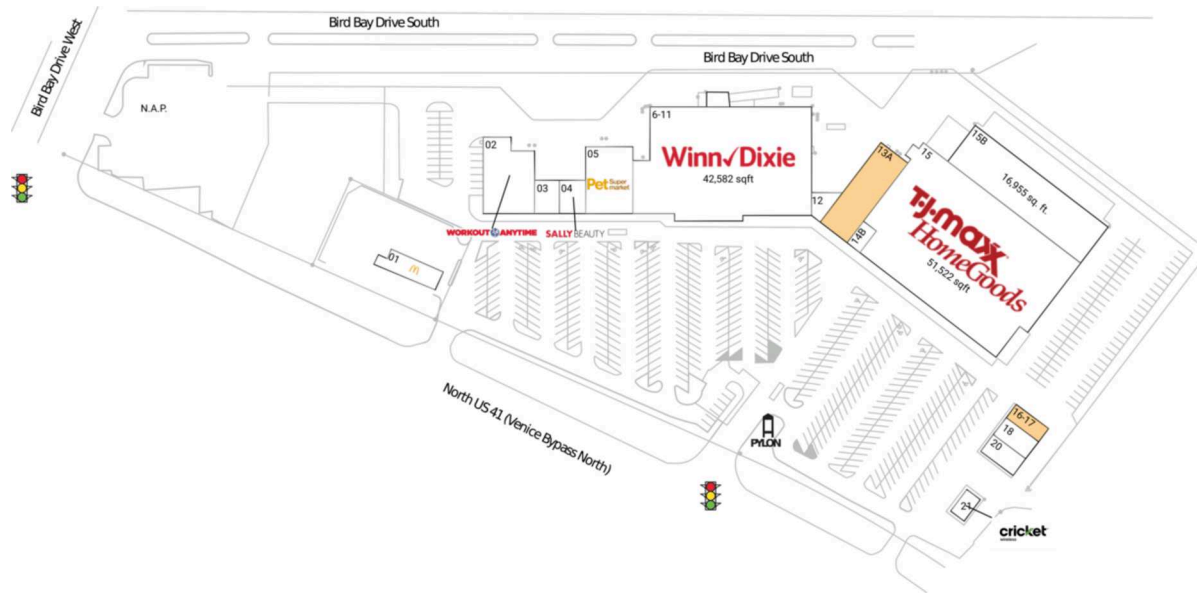

# Venice Plaza

North Port-Sarasota-Bradenton, FL

27.1066, -82.4378

440-480 N. US 41 By-Pass | Venice, FL 34285

## Available Space

|       |          |
|-------|----------|
| 13A   | 7,500 SF |
| 16-17 | 1,605 SF |

## Current Retailers

|        |                             |           |
|--------|-----------------------------|-----------|
| N.A.P. | Florida Shores Bank         | 0 SF      |
| 01     | McDonald's                  | 3,486 SF  |
| 02     | Workout Anytime             | 8,000 SF  |
| 03     | WW                          | 1,750 SF  |
| 04     | Sally Beauty Supply         | 2,000 SF  |
| 05     | Pet Supermarket             | 7,000 SF  |
| 6-11   | Winn-Dixie                  | 42,582 SF |
| 12     | Modern Creations Hair Salon | 1,300 SF  |
| 14B    | Partridge Barber Shop       | 1,000 SF  |
| 15     | T.J. Maxx & HomeGoods       | 51,522 SF |
| 18     | Angel Nails                 | 1,800 SF  |
| 20     | Venice Laundromat           | 1,800 SF  |
| 21     | Cricket                     | 1,000 SF  |