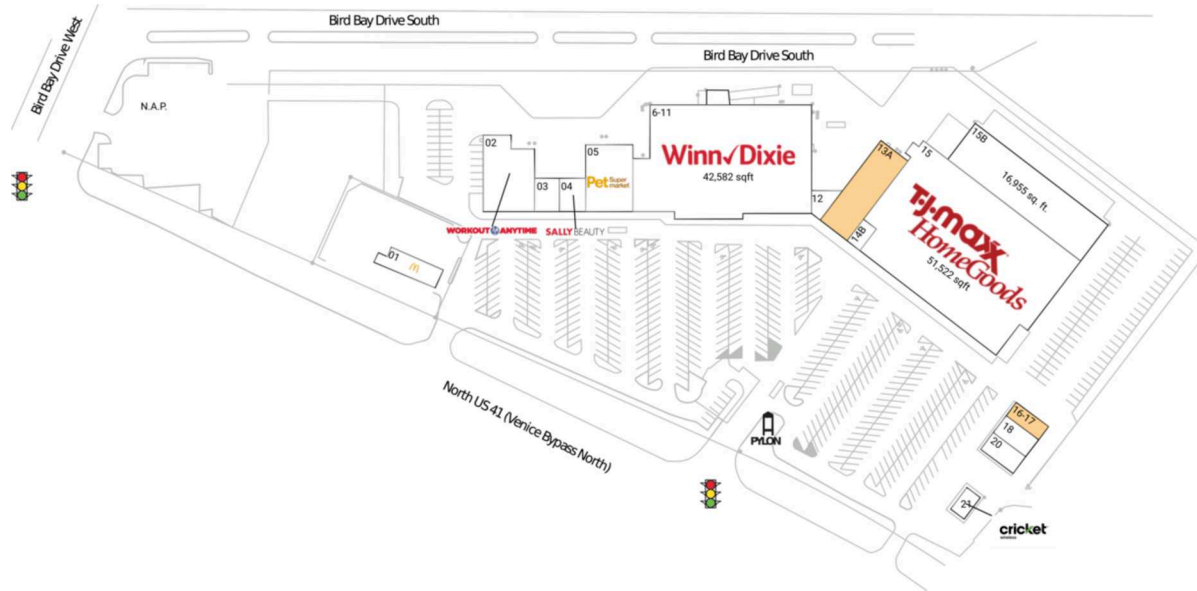

Venice Plaza

North Port-Bradenton-Sarasota, FL

27.1066, -82.4378
440-480 N. US 41 By-Pass | Venice, FL 34285

Available Space

13A	7,500 SF
16-17	1,605 SF

Current Retailers

N.A.P.	Florida Shores Bank	0 SF
01	McDonald's	3,486 SF
02	Workout Anytime	8,000 SF
03	WW	1,750 SF
04	Sally Beauty Supply	2,000 SF
05	Pet Supermarket	7,000 SF
6-11	Winn-Dixie	42,582 SF
12	Modern Creations Hair Salon	1,300 SF
14B	Partridge Barber Shop	1,000 SF
15	T.J. Maxx & HomeGoods	51,522 SF
18	Angel Nails	1,800 SF
20	Venice Laundromat	1,800 SF
21	Cricket	1,000 SF