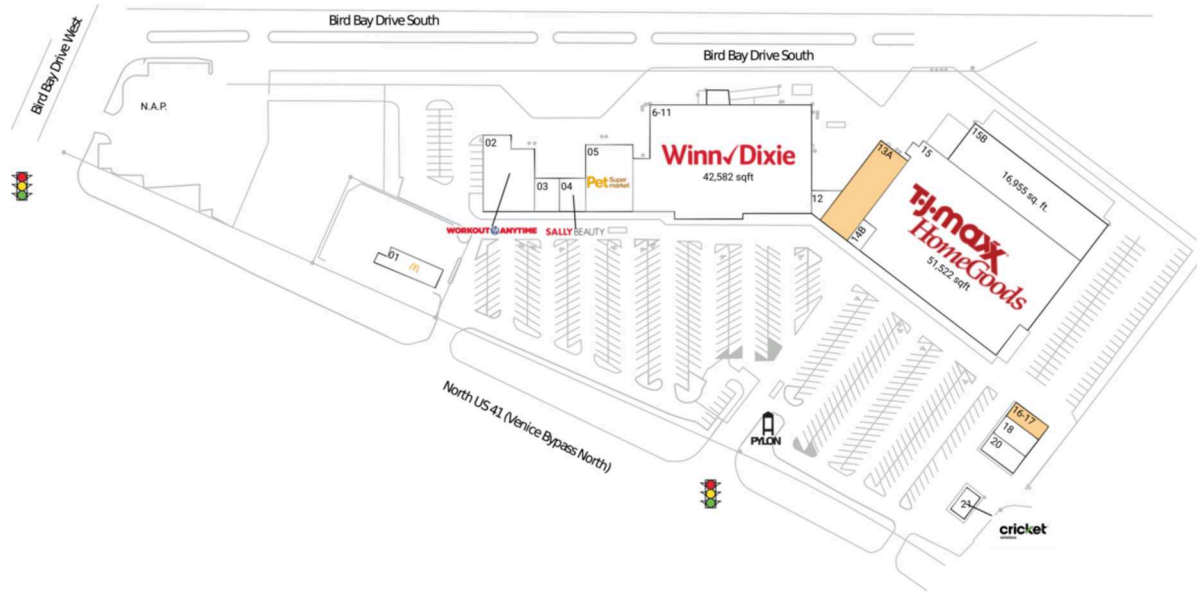

Venice Plaza

North Port-Bradenton-Sarasota, FL

27.1066, -82.4378
440-480 N. US 41 By-Pass | Venice, FL 34285

Available Space

13A	7,500 SF
16-17	1,605 SF

Current Retailers

N.A.P.	Florida Shores Bank	0 SF
01	McDonald's	3,486 SF
02	Workout Anytime	8,000 SF
03	WW	1,750 SF
04	Sally Beauty Supply	2,000 SF
05	Pet Supermarket	7,000 SF
6-11	Winn-Dixie	42,582 SF
12	Modern Creations Hair Salon	1,300 SF
14B	Partridge Barber Shop	1,000 SF
15	T.J. Maxx & HomeGoods	51,522 SF
18	Angel Nails	1,800 SF
20	Venice Laundromat	1,800 SF
21	Cricket	1,000 SF