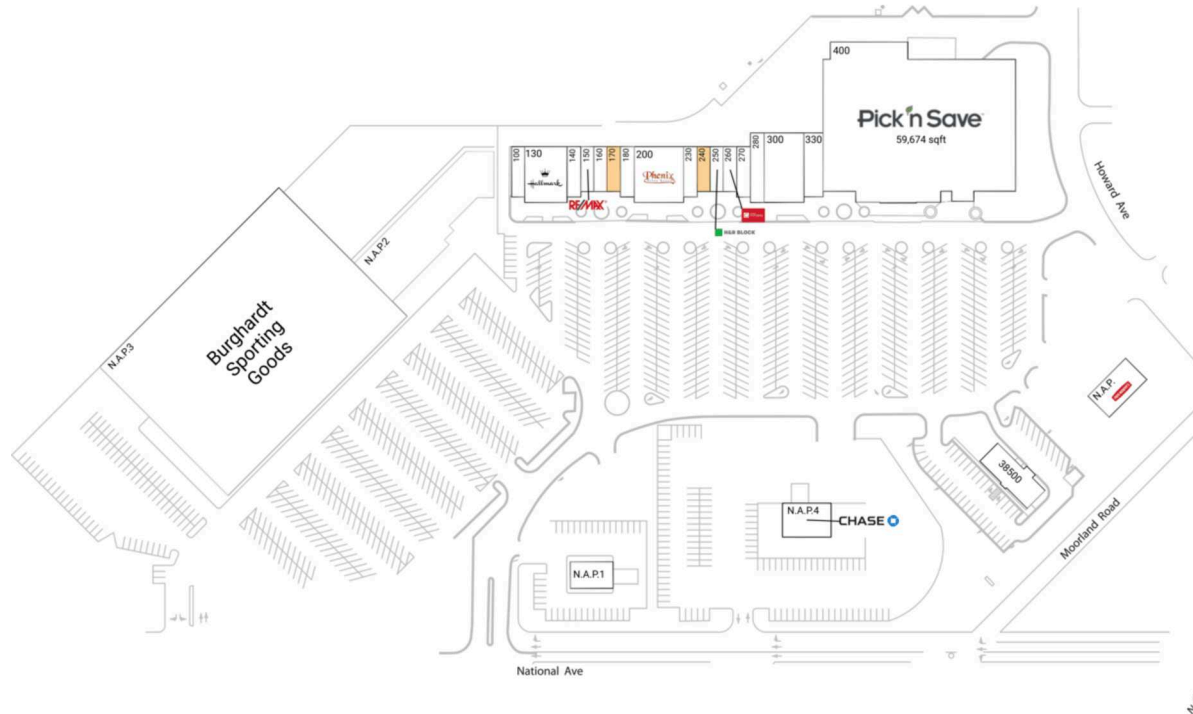

# Moorland Square Shopping Ctr

Milwaukee-Waukesha, WI

42.9764, -88.1053  
15445 W National Avenue | New Berlin, WI 53151

## Available Space

170	1,280 SF
240	1,280 SF

## Current Retailers

N.A.P.	Papa Murphy's	0 SF
N.A.P.1	North Shore	0 SF
N.A.P.2	N.A.P.	0 SF
N.A.P.3	Burghardt Sporting Goods	0 SF
N.A.P.4	Chase	0 SF
100	What's In The Bowl	1,440 SF
130	Hallmark	4,750 SF
140	The Barbershop	1,398 SF
150	RE/MAX	1,280 SF
160	New China Resturant	1,280 SF
180	Mathnasium Of New Berlin	1,440 SF
200	Phenix Salon Suites	5,615 SF
230	Hart Hearing Care Center	1,440 SF
250	H&R Block	1,280 SF
260	Cost Cutters	1,280 SF
270	CQ Nails	1,440 SF
280	Cryofit	2,028 SF
300	Fred Astaire Dance Studio	5,200 SF
330	Eyesite Vision Care Centers	2,576 SF
400	Pick 'N Save	59,674 SF
38500	Total Health Nutrition Center	3,622 SF