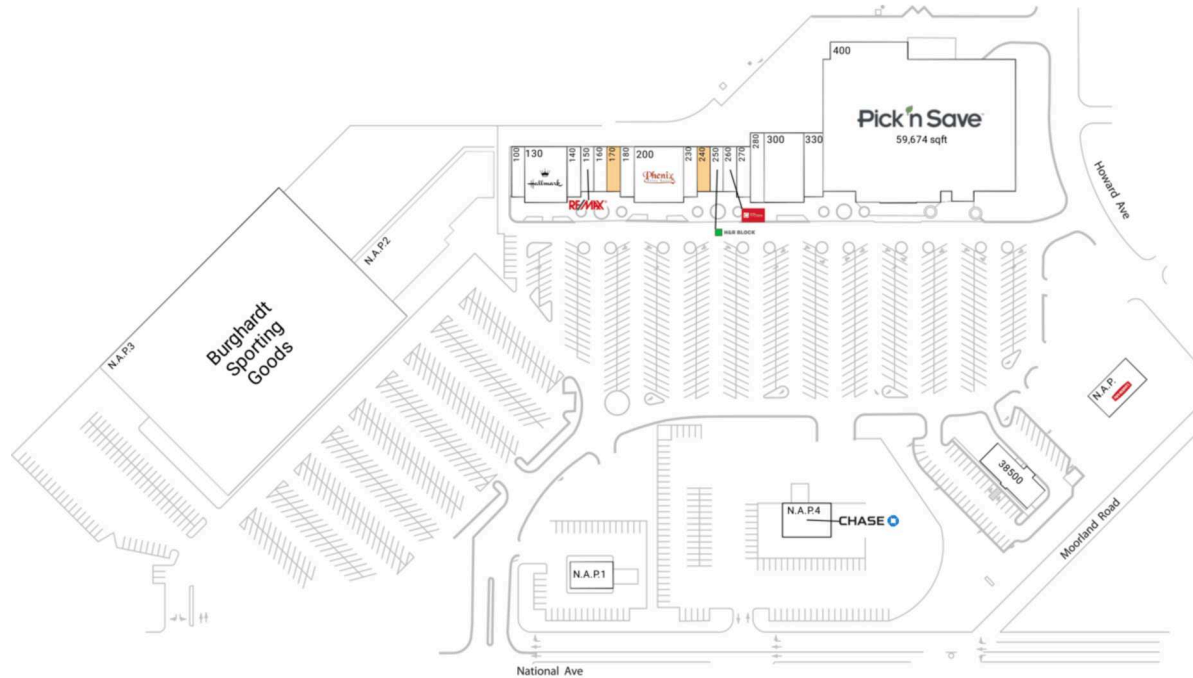

# Moorland Square Shopping Ctr

Milwaukee-Waukesha, WI

42.9764, -88.1053  
15445 W National Avenue | New Berlin, WI 53151

## Available Space

170	1,280 SF
240	1,280 SF

## Current Retailers

N.A.P.	Papa Murphy's	0 SF
N.A.P.1	North Shore	0 SF
N.A.P.2	N.A.P.	0 SF
N.A.P.3	Burghardt Sporting Goods	0 SF
N.A.P.4	Chase	0 SF
100	What's In The Bowl	1,440 SF
130	Hallmark	4,750 SF
140	The Barbershop	1,398 SF
150	RE/MAX	1,280 SF
160	New China Buffet	1,280 SF
180	Mathnasium Of New Berlin	1,440 SF
200	Phenix Salon Suites	5,615 SF
230	Hart Hearing Care Center	1,440 SF
250	H&R Block	1,280 SF
260	Cost Cutters	1,280 SF
270	CQ Nails	1,440 SF
280	Cryofit	2,028 SF
300	Fred Astaire Dance Studio	5,200 SF
330	Eyesite Vision Care Centers	2,576 SF
400	Pick 'N Save	59,674 SF
38500	Total Health Nutrition Center	3,622 SF