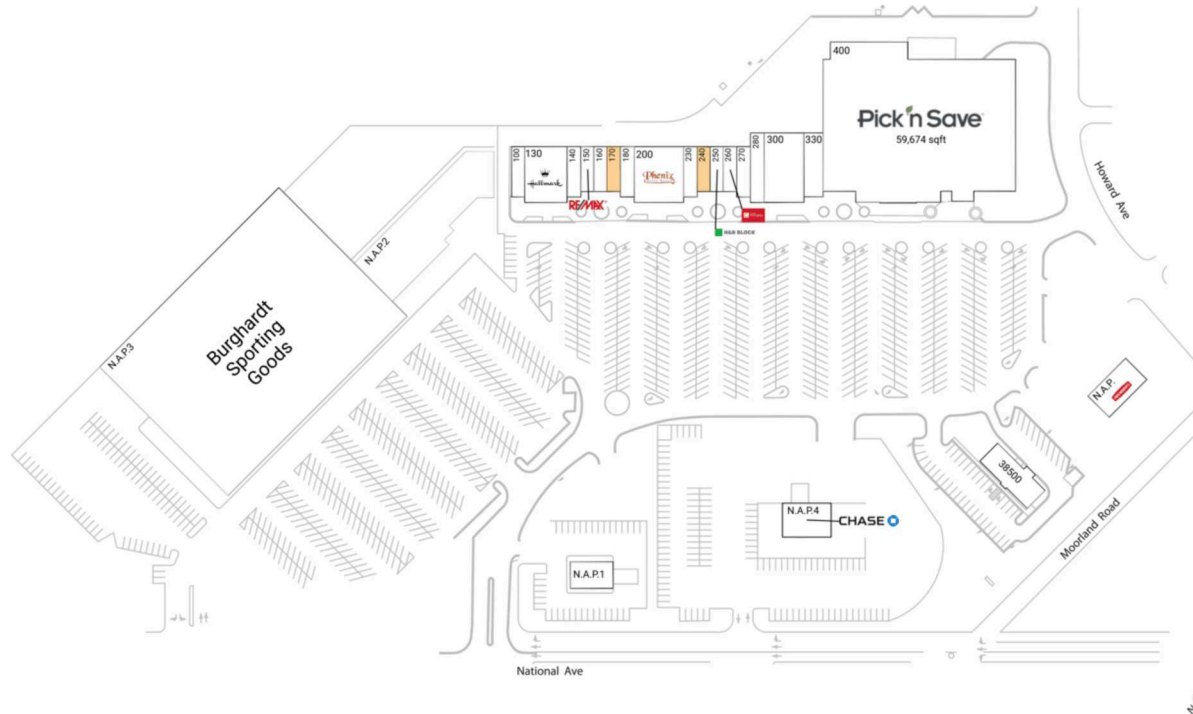

Moorland Square Shopping Ctr

Milwaukee-Waukesha, WI

42.9764, -88.1053
15445 W National Avenue | New Berlin, WI 53151

Available Space

170	1,280 SF
240	1,280 SF

Current Retailers

N.A.P.	Papa Murphy's	0 SF
N.A.P.1	North Shore	0 SF
N.A.P.2	N.A.P.	0 SF
N.A.P.3	Burghardt Sporting Goods	0 SF
N.A.P.4	Chase	0 SF
100	What's In The Bowl	1,440 SF
130	Hallmark	4,750 SF
140	The Barbershop	1,398 SF
150	RE/MAX	1,280 SF
160	New China Resturant	1,280 SF
180	Mathnasium Of New Berlin	1,440 SF
200	Phenix Salon Suites	5,615 SF
230	Hart Hearing Care Center	1,440 SF
250	H&R Block	1,280 SF
260	Cost Cutters	1,280 SF
270	CQ Nails	1,440 SF
280	Cryofit	2,028 SF
300	Fred Astaire Dance Studio	5,200 SF
330	Eyesite Vision Care Centers	2,576 SF
400	Pick 'N Save	59,674 SF
38500	Total Health Nutrition Center	3,622 SF