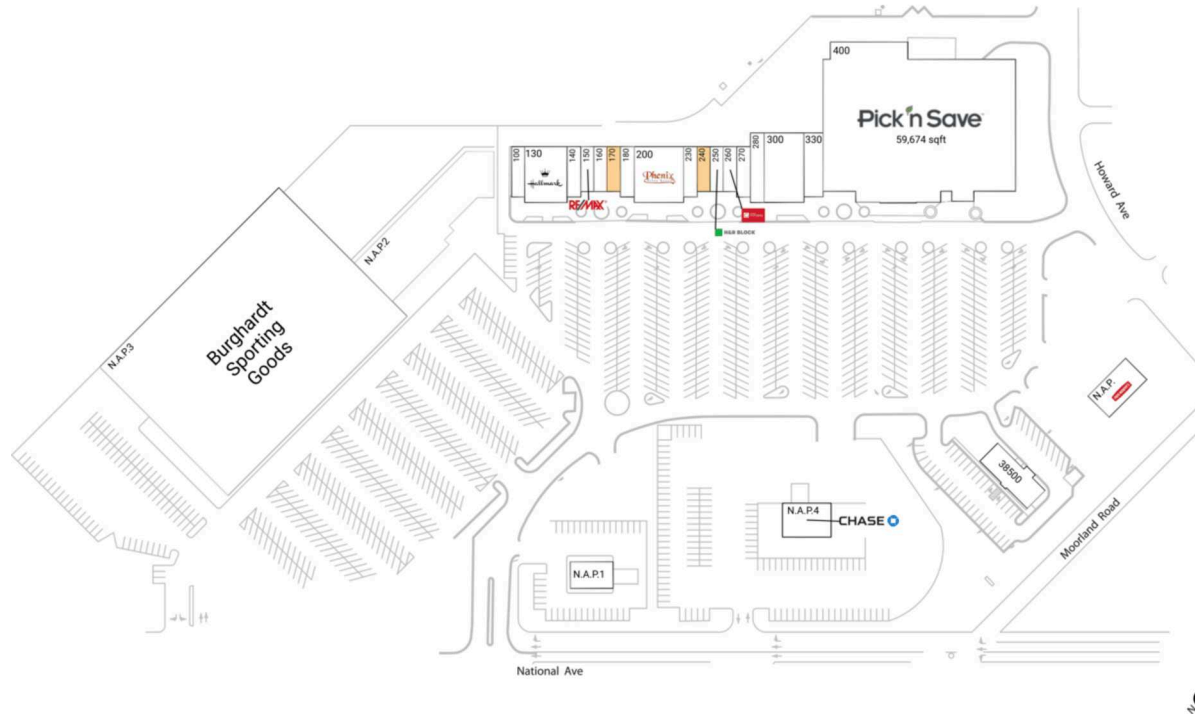

Moorland Square Shopping Ctr

Milwaukee-Waukesha, WI

42.9764, -88.1053
15445 W National Avenue | New Berlin, WI 53151

Available Space

170	1,280 SF
240	1,280 SF

Current Retailers

N.A.P.	Papa Murphy's	0 SF
N.A.P.1	North Shore	0 SF
N.A.P.2	N.A.P.	0 SF
N.A.P.3	Burghardt Sporting Goods	0 SF
N.A.P.4	Chase	0 SF
100	What's In The Bowl	1,440 SF
130	Hallmark	4,750 SF
140	The Barbershop	1,398 SF
150	RE/MAX	1,280 SF
160	New China Resturant	1,280 SF
180	Mathnasium Of New Berlin	1,440 SF
200	Phenix Salon Suites	5,615 SF
230	Hart Hearing Care Center	1,440 SF
250	H&R Block	1,280 SF
260	Cost Cutters	1,280 SF
270	CQ Nails	1,440 SF
280	Cryofit	2,028 SF
300	Fred Astaire Dance Studio	5,200 SF
330	Eyesite Vision Care Centers	2,576 SF
400	Pick 'N Save	59,674 SF
38500	Total Health Nutrition Center	3,622 SF