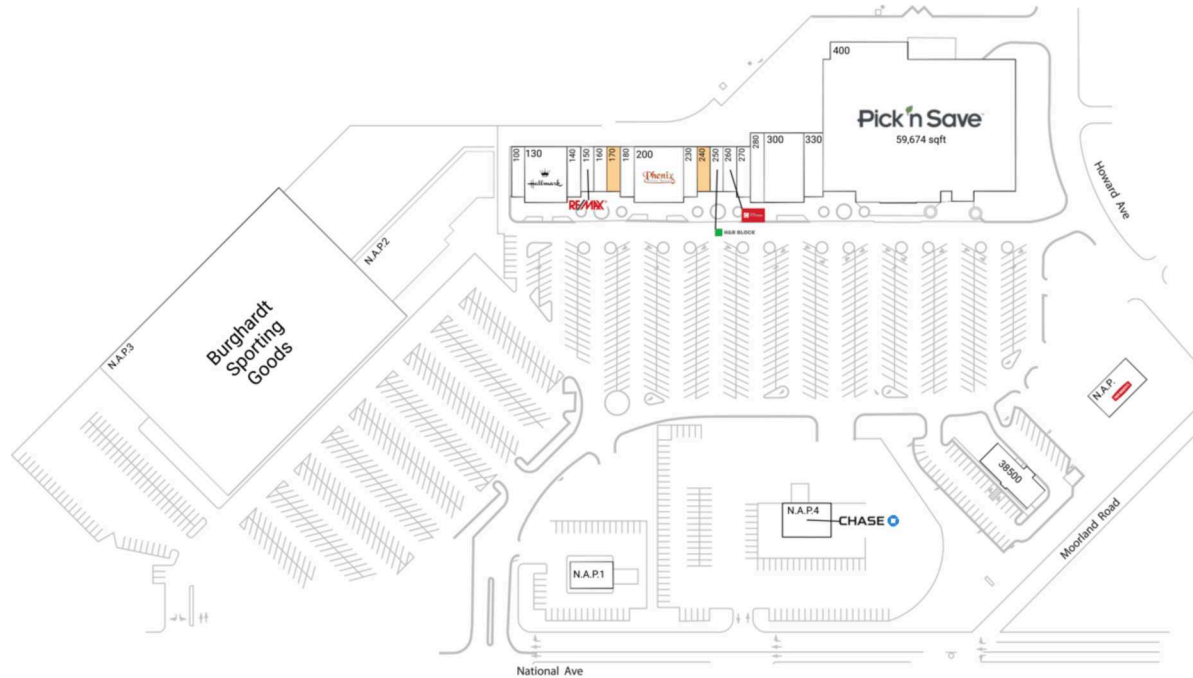

# Moorland Square Shopping Ctr

Milwaukee-Waukesha, WI

42.9764, -88.1053  
15445 W National Avenue | New Berlin, WI 53151

## Available Space

170	1,280 SF
240	1,280 SF

## Current Retailers

N.A.P.	Papa Murphy's	0 SF
N.A.P.1	North Shore	0 SF
N.A.P.2	N.A.P.	0 SF
N.A.P.3	Burghardt Sporting Goods	0 SF
N.A.P.4	Chase	0 SF
100	What's In The Bowl	1,440 SF
130	Hallmark	4,750 SF
140	The Barbershop	1,398 SF
150	RE/MAX	1,280 SF
160	New China Resturant	1,280 SF
180	Mathnasium Of New Berlin	1,440 SF
200	Phenix Salon Suites	5,615 SF
230	Hart Hearing Care Center	1,440 SF
250	H&R Block	1,280 SF
260	Cost Cutters	1,280 SF
270	CQ Nails	1,440 SF
280	Cryofit	2,028 SF
300	Fred Astaire Dance Studio	5,200 SF
330	Eyesite Vision Care Centers	2,576 SF
400	Pick 'N Save	59,674 SF
38500	Total Health Nutrition Center	3,622 SF