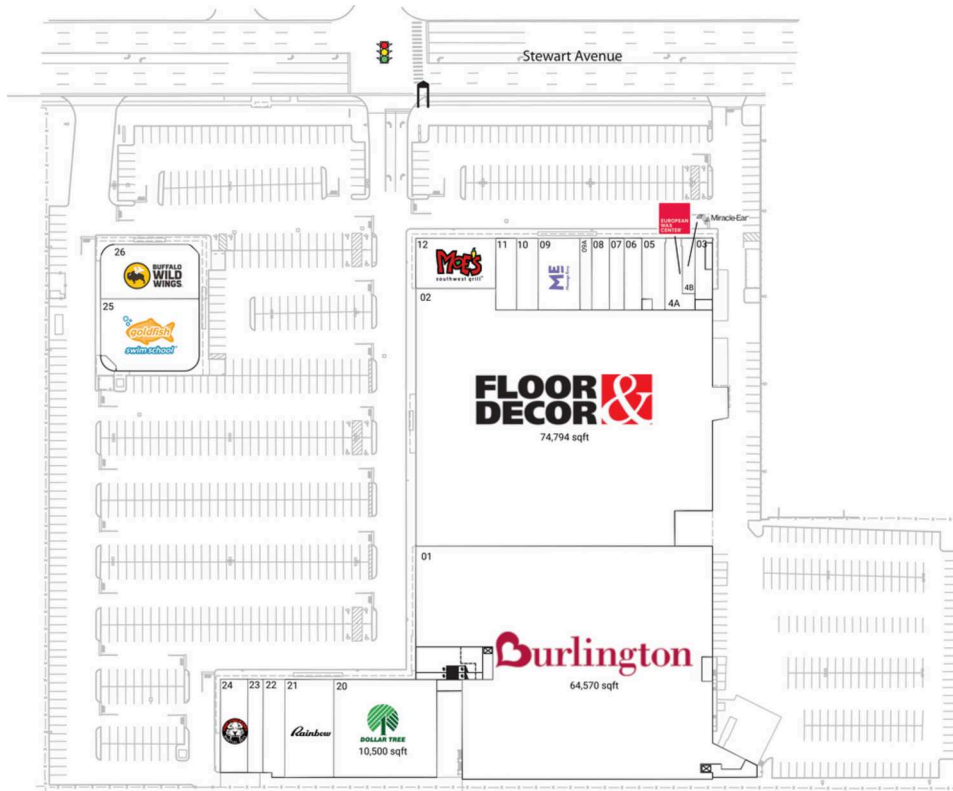

Stewart Plaza

New York-Newark-Jersey City, NY-NJ-PA

40.7312, -73.6083

650 Stewart Avenue | Garden City, NY 11530

Available Space

01B 10,000 SF

Current Retailers

01	Burlington	64,570 SF
01A	Phenix Salon Suites	14,772 SF
02	Floor & Decor	74,794 SF
03	Great Wall Restaurant	695 SF
4A	European Wax Center	1,500 SF
4B	Miracle-Ear	800 SF
05	Young Chefs Academy	1,615 SF
06	StretchLab	1,414 SF
07	Empire Nutrition	1,095 SF
08	Brooklyn Dumpling Shop	1,312 SF
09	Massage Envy	3,100 SF
09A	Boba Baar	900 SF
10	Pizza Supreme	1,600 SF
11	Energy Fuel	1,544 SF
12	Moe's Southwest Grill	4,000 SF
20	Dollar Tree	10,500 SF
21	Rainbow	5,000 SF
22	R Concept Nails & Spa	2,000 SF
23	Vision World	1,481 SF
24	Tiger Schulmann's Mixed Martial Arts	2,617 SF
25	Goldfish Swim School	7,084 SF
26	Buffalo Wild Wings	5,500 SF