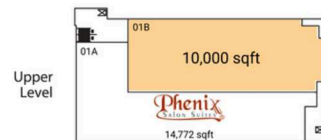

Stewart Plaza

New York-Newark-Jersey City, NY-NJ-PA

40.7312, -73.6083

650 Stewart Avenue | Garden City, NY 11530

Available Space

01B 10,000 SF

Current Retailers

01	Burlington	64,570 SF
01A	Phenix Salon Suites	14,772 SF
02	Floor & Decor	74,794 SF
03	Great Wall Restaurant	695 SF
4A	European Wax Center	1,500 SF
4B	Miracle-Ear	800 SF
05	Young Chefs Academy	1,615 SF
06	StretchLab	1,414 SF
07	Empire Nutrition	1,095 SF
08	Brooklyn Dumpling Shop	1,312 SF
09	Massage Envy	3,100 SF
09A	Boba Baar	900 SF
10	Pizza Supreme	1,600 SF
11	Energy Fuel	1,544 SF
12	Moe's Southwest Grill	4,000 SF
20	Dollar Tree	10,500 SF
21	Rainbow	5,000 SF
22	R Concept Nails & Spa	2,000 SF
23	Vision World	1,481 SF
24	Tiger Schulmann's Mixed Martial Arts	2,617 SF
25	Goldfish Swim School	7,084 SF
26	Buffalo Wild Wings	5,500 SF