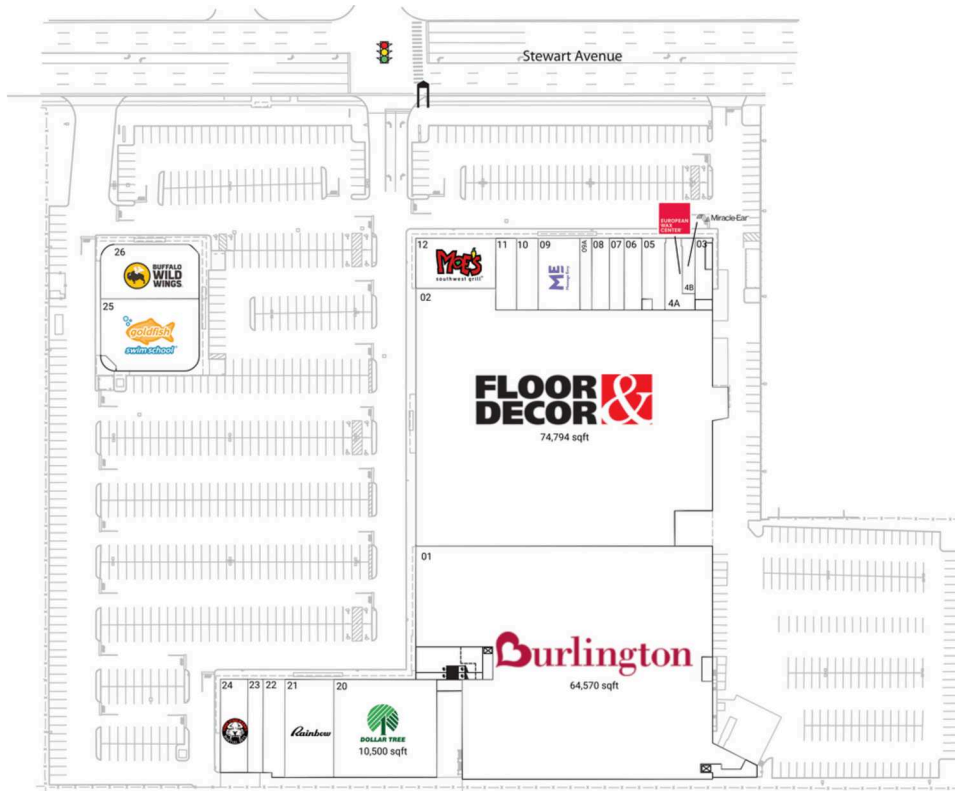

# Stewart Plaza

New York-Newark-Jersey City, NY-NJ

40.7312, -73.6083  
650 Stewart Avenue | Garden City, NY 11530

## Available Space

01B 10,000 SF

## Current Retailers

01	Burlington	64,570 SF
01A	Phenix Salon Suites	14,772 SF
02	Floor & Decor	74,794 SF
03	Great Wall Restaurant	695 SF
4A	European Wax Center	1,500 SF
4B	Miracle-Ear	800 SF
05	Young Chefs Academy	1,615 SF
06	StretchLab	1,414 SF
07	Empire Nutrition	1,095 SF
08	Brooklyn Dumpling Shop	1,312 SF
09	Massage Envy	3,100 SF
09A	Boba Baar	900 SF
10	Pizza Supreme	1,600 SF
11	Energy Fuel	1,544 SF
12	Moe's Southwest Grill	4,000 SF
20	Dollar Tree	10,500 SF
21	Rainbow	5,000 SF
22	R Concept Nails & Spa	2,000 SF
23	Vision World	1,481 SF
24	Tiger Schulmann's Mixed Martial Arts	2,617 SF
25	Goldfish Swim School	7,084 SF
26	Buffalo Wild Wings	5,500 SF