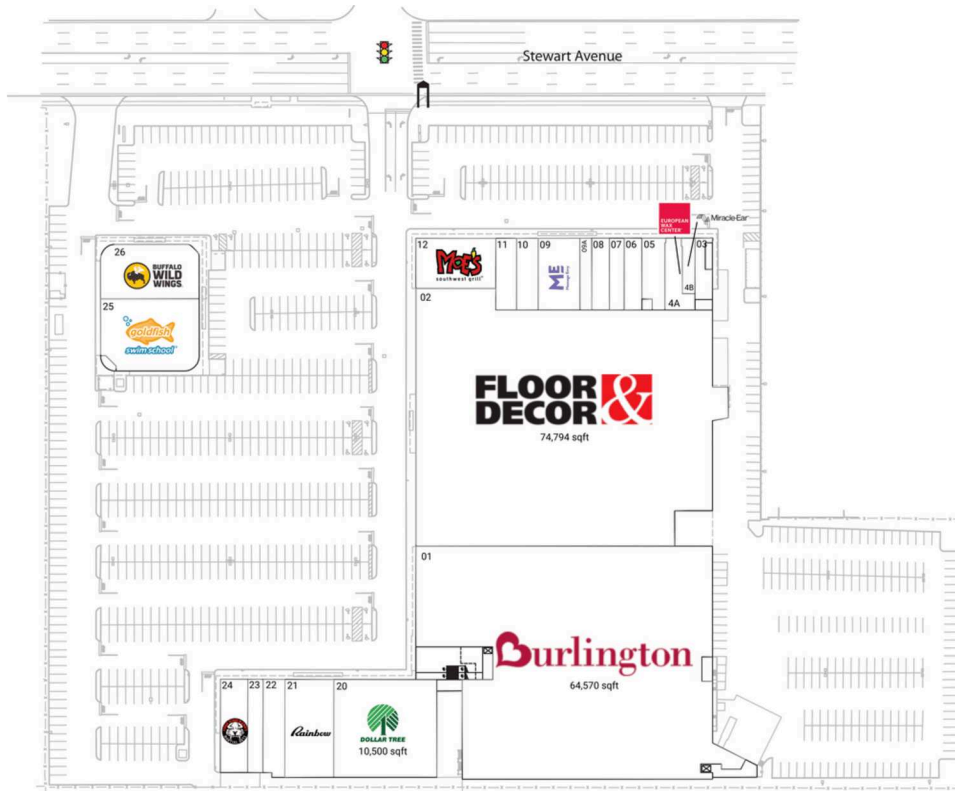

# Stewart Plaza

New York-Newark-Jersey City, NY-NJ

40.7312, -73.6083  
650 Stewart Avenue | Garden City, NY 11530

## Available Space

01B 10,000 SF

## Current Retailers

01	Burlington	64,570 SF
01A	Phenix Salon Suites	14,772 SF
02	Floor & Decor	74,794 SF
03	Great Wall Restaurant	695 SF
4A	European Wax Center	1,500 SF
4B	Miracle-Ear	800 SF
05	Young Chefs Academy	1,615 SF
06	StretchLab	1,414 SF
07	Empire Nutrition	1,095 SF
08	Brooklyn Dumpling Shop	1,312 SF
09	Massage Envy	3,100 SF
09A	Boba Baar	900 SF
10	Pizza Supreme	1,600 SF
11	Energy Fuel	1,544 SF
12	Moe's Southwest Grill	4,000 SF
20	Dollar Tree	10,500 SF
21	Rainbow	5,000 SF
22	R Concept Nails & Spa	2,000 SF
23	Vision World	1,481 SF
24	Tiger Schulmann's Mixed Martial Arts	2,617 SF
25	Goldfish Swim School	7,084 SF
26	Buffalo Wild Wings	5,500 SF