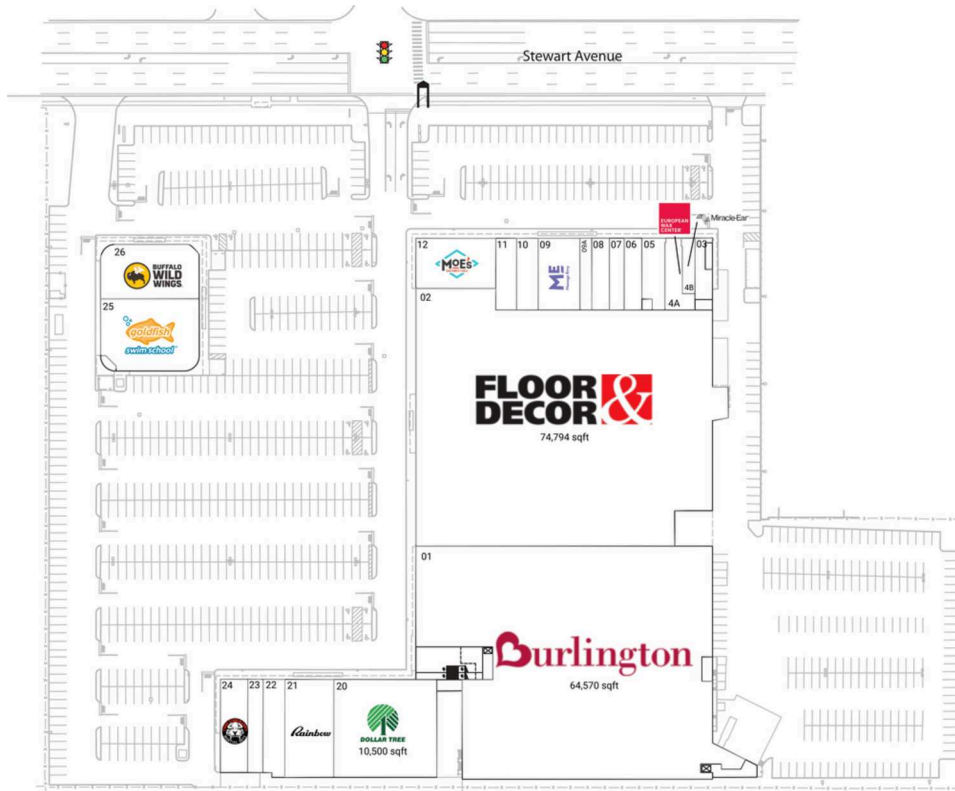

Stewart Plaza

New York-Newark-Jersey City, NY-NJ

40.7312, -73.6083
650 Stewart Avenue | Garden City, NY 11530

Available Space

01B 10,000 SF

Current Retailers

01	Burlington	64,570 SF
01A	Phenix Salon Suites	14,772 SF
02	Floor & Decor	74,794 SF
03	Great Wall Restaurant	695 SF
4A	European Wax Center	1,500 SF
4B	Miracle-Ear	800 SF
05	Young Chefs Academy	1,615 SF
06	StretchLab	1,414 SF
07	Empire Nutrition	1,095 SF
08	Brooklyn Dumpling Shop	1,312 SF
09	Massage Envy	3,100 SF
09A	Boba Baar	900 SF
10	Pizza Supreme	1,600 SF
11	Energy Fuel	1,544 SF
12	Moe's Southwest Grill	4,000 SF
20	Dollar Tree	10,500 SF
21	Rainbow	5,000 SF
22	R Concept Nails & Spa	2,000 SF
23	Vision World	1,481 SF
24	Tiger Schulmann's Mixed Martial Arts	2,617 SF
25	Goldfish Swim School	7,084 SF
26	Buffalo Wild Wings	5,500 SF