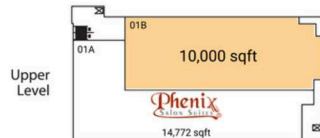

Stewart Plaza

New York-Newark-Jersey City, NY-NJ

40.7312, -73.6083
650 Stewart Avenue | Garden City, NY 11530

Available Space

01B 10,000 SF

Current Retailers

01	Burlington	64,570 SF
01A	Phenix Salon Suites	14,772 SF
02	Floor & Decor	74,794 SF
03	Great Wall Restaurant	695 SF
4A	European Wax Center	1,500 SF
4B	Miracle-Ear	800 SF
05	Young Chefs Academy	1,615 SF
06	StretchLab	1,414 SF
07	Empire Nutrition	1,095 SF
08	Brooklyn Dumpling Shop	1,312 SF
09	Massage Envy	3,100 SF
09A	Boba Baar	900 SF
10	Pizza Supreme	1,600 SF
11	Energy Fuel	1,544 SF
12	Moe's Southwest Grill	4,000 SF
20	Dollar Tree	10,500 SF
21	Rainbow	5,000 SF
22	R Concept Nails & Spa	2,000 SF
23	Vision World	1,481 SF
24	Tiger Schulmann's Mixed Martial Arts	2,617 SF
25	Goldfish Swim School	7,084 SF
26	Buffalo Wild Wings	5,500 SF