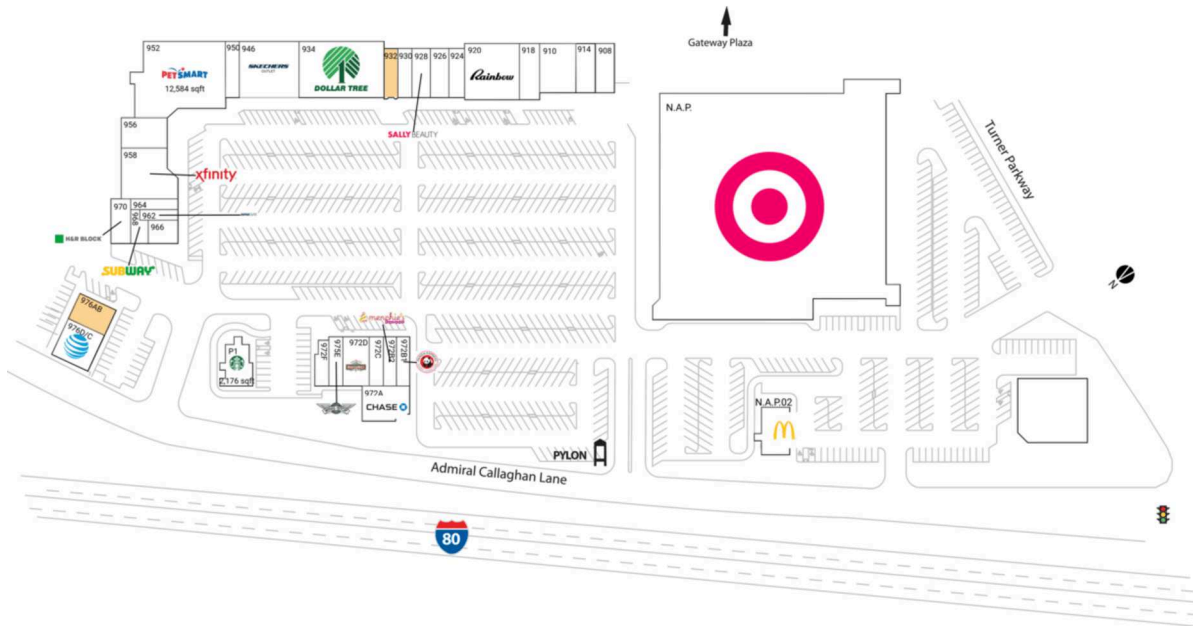

Vallejo Corners

Vallejo, CA

38.13, -122.22

908-976 Admiral Callaghan Lane | Vallejo, CA 94591

Available Space

932	1,400 SF
976AB	2,166 SF

Current Retailers

N.A.P.	Target	0 SF
N.A.P.02	McDonald's	0 SF
P1	Starbucks	2,176 SF
908	PHO Vallejo	2,100 SF
910	Children's Choice Dental Care	4,200 SF
914	Mochinut	1,400 SF
918	Daniel's Jewelers	2,240 SF
920	Rainbow	6,160 SF
924	La Michoacana Plus	1,600 SF
926	Golden Island Acupressure	1,843 SF
928	Sally Beauty Supply	1,843 SF
930	Beauty Hub	1,400 SF
934	Dollar Tree	9,968 SF
946	Skechers Outlet	6,793 SF
950	Signature Nail Spa	1,600 SF
952	PetSmart	12,584 SF
956	Sushi Kitchen	2,130 SF
958	Xfinity	4,750 SF
962	Supercuts	1,005 SF
964	Discount Cigars & Cigarettes	864 SF
966	Ramen 101	1,340 SF
968	Subway	1,020 SF
970	H&R Block	1,768 SF
972A	Chase	4,100 SF
972B1	Panda Express	2,079 SF
972B2	Menchie's Frozen Yogurt	1,061 SF
972C	Repair All	924 SF
972D	Mountain Mike's Pizza	3,201 SF
972F	Angry Chickz, Inc.	1,923 SF
975E	Wingstop	1,687 SF
976D/C	AT&T	3,249 SF