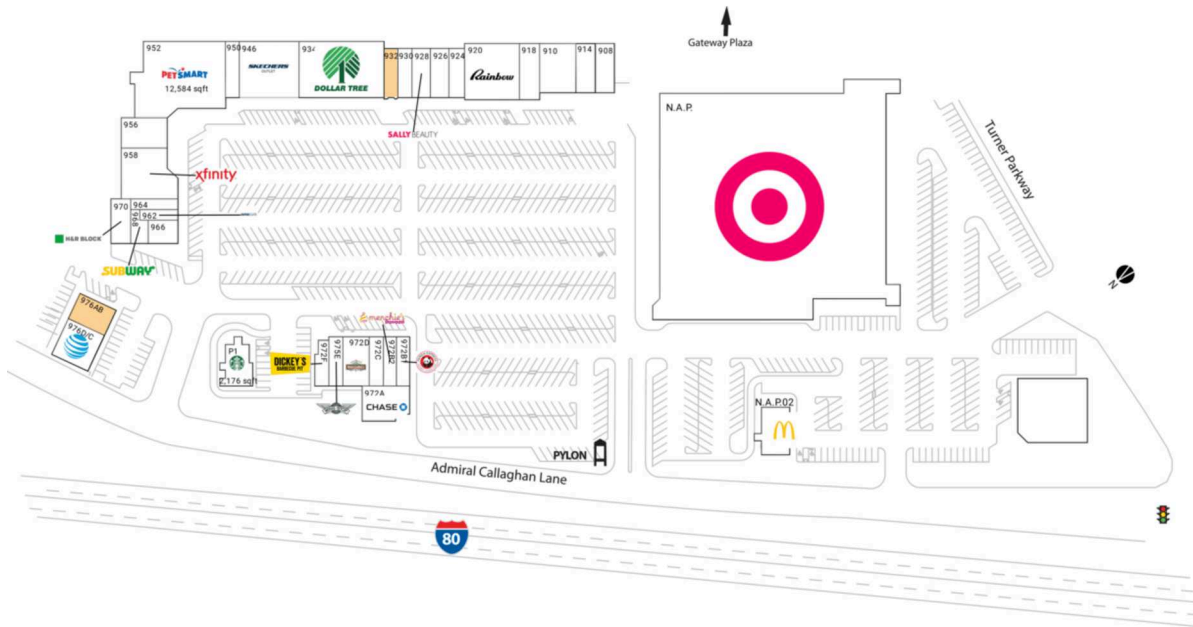

Vallejo Corners

Vallejo, CA

38.13, -122.22

908-976 Admiral Callaghan Lane | Vallejo, CA 94591

Available Space

932	1,400 SF
976AB	2,166 SF

Current Retailers

N.A.P.	Target	0 SF
N.A.P.02	McDonald's	0 SF
P1	Starbucks	2,176 SF
908	PHO Vallejo	2,100 SF
910	Children's Choice Dental Care	4,200 SF
914	Mochinut	1,400 SF
918	Daniel's Jewelers	2,240 SF
920	Rainbow	6,160 SF
924	La Michoacana Plus	1,600 SF
926	Golden Island Acupressure	1,843 SF
928	Sally Beauty Supply	1,843 SF
930	Beauty Hub	1,400 SF
934	Dollar Tree	9,968 SF
946	Skechers Outlet	6,793 SF
950	Signature Nail Spa	1,600 SF
952	PetSmart	12,584 SF
956	Chai Bazaar Indian Grocery	2,130 SF
958	Xfinity	4,750 SF
962	Supercuts	1,005 SF
964	Discount Cigars & Cigarettes	864 SF
966	Ramen 101	1,340 SF
968	Subway	1,020 SF
970	H&R Block	1,768 SF
972A	Chase	4,100 SF
972B1	Panda Express	2,079 SF
972B2	Menchie's Frozen Yogurt	1,061 SF
972C	Repair All	924 SF
972D	Mountain Mike's Pizza	3,201 SF
972F	Dickey's Barbecue Pit	1,923 SF
975E	Wingstop	1,687 SF
976D/C	AT&T	3,249 SF