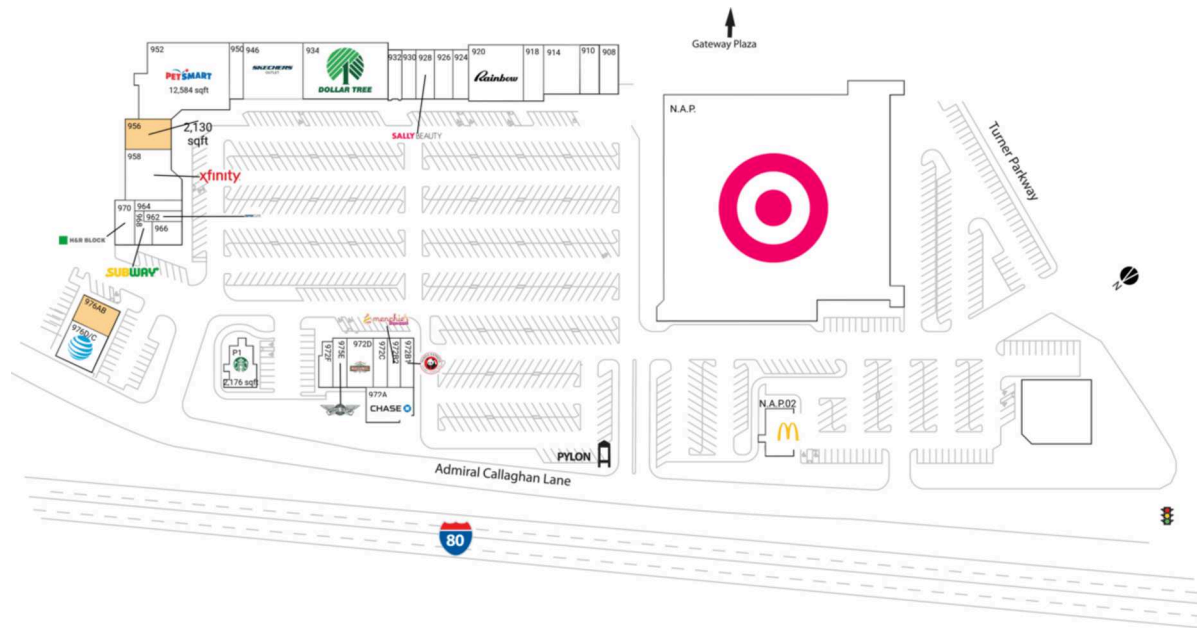

Vallejo Corners

Vallejo, CA

38.13, -122.22

908-976 Admiral Callaghan Lane | Vallejo, CA 94591

Available Space

956	2,130 SF
976AB	2,166 SF

Current Retailers

N.A.P.	Target	0 SF
N.A.P.02	McDonald's	0 SF
P1	Starbucks	2,176 SF
908	PHO Vallejo	2,100 SF
910	Devil And Angel Desserts	1,400 SF
914	Children's Choice Dental Care	4,200 SF
918	Daniel's Jewelers	2,240 SF
920	Rainbow	6,160 SF
924	La Michoacana Plus	1,600 SF
926	Golden Island Acupressure	1,843 SF
928	Sally Beauty Supply	1,843 SF
930	Beauty Hub	1,400 SF
932	Children's Choice Dental Care	1,400 SF
934	Dollar Tree	9,968 SF
946	Skechers Outlet	6,793 SF
950	Signature Nail Spa	1,600 SF
952	PetSmart	12,584 SF
958	Xfinity	4,750 SF
962	Supercuts	1,005 SF
964	Discount Cigars & Cigarettes	864 SF
966	Ramen 101	1,340 SF
968	Subway	1,020 SF
970	H&R Block	1,768 SF
972A	Chase	4,100 SF
972B1	Panda Express	2,079 SF
972B2	Menchie's Frozen Yogurt	1,061 SF
972C	Repair All	924 SF
972D	Mountain Mike's Pizza	3,201 SF
972F	Angry Chickz, Inc.	1,923 SF
975E	Wingstop	1,687 SF
976D/C	AT&T	3,249 SF