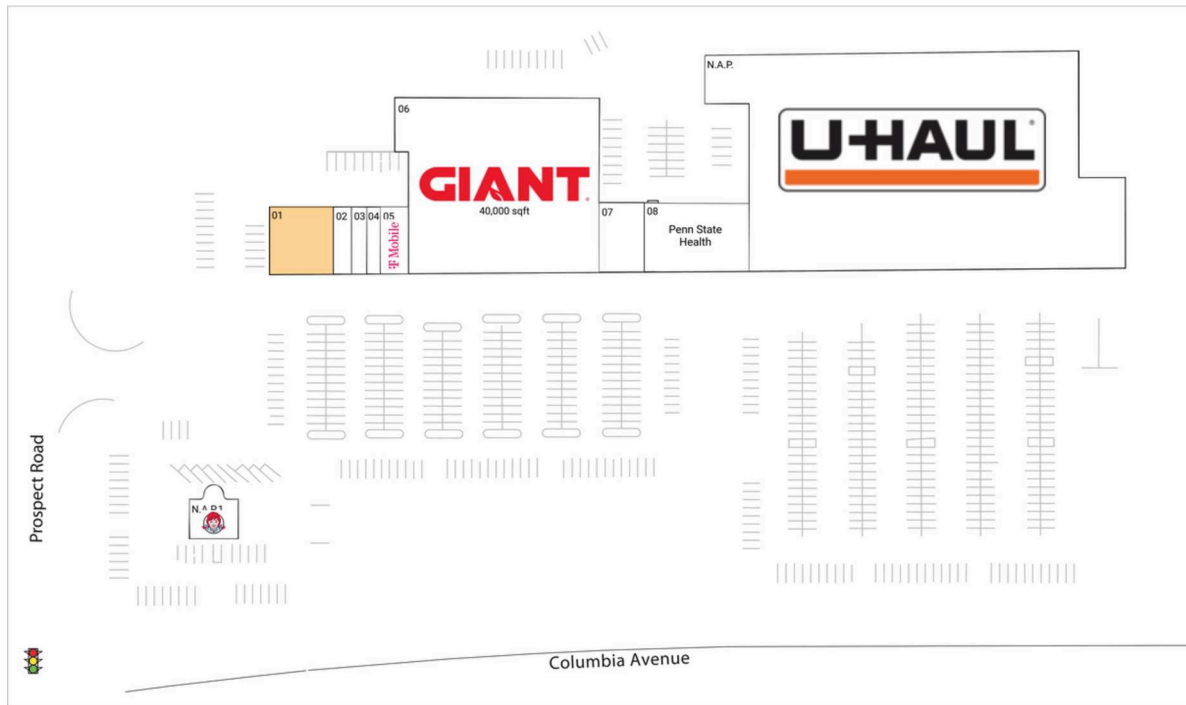

Shops at Prospect

Lancaster, PA

40.0376, -76.453
3985 Columbia Avenue | Columbia, PA 17603

Available Space

01 5,294 SF

Current Retailers

N.A.P.	U-Haul	0 SF
N.A.P.1	Wendy's	0 SF
02	Hillcrest Pharmacy And Compounding Of Lancaster	1,500 SF
03	Panda Restaurant	1,275 SF
04	Holiday Hair	1,125 SF
05	T-Mobile	1,875 SF
06	Giant Food	40,000 SF
07	Columbia Family Restaurant	3,750 SF
08	Penn State Health	8,573 SF