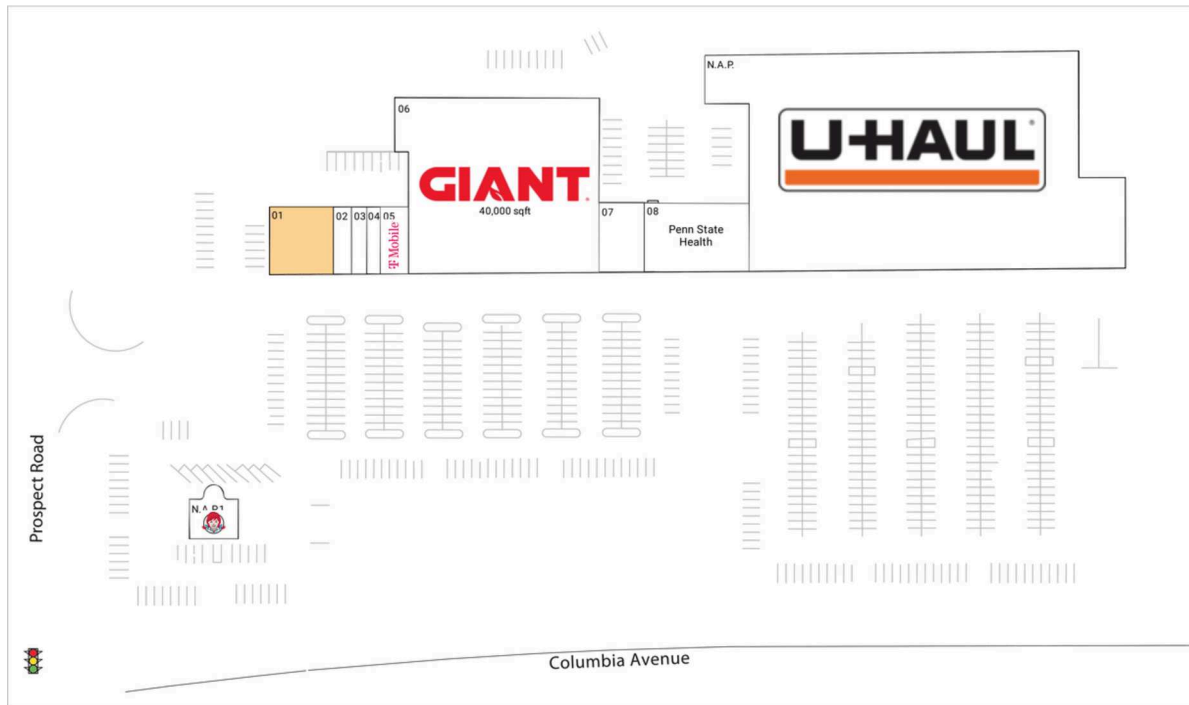

Shops at Prospect

Lancaster, PA

40.0376, -76.453
3985 Columbia Avenue | Columbia, PA 17603

Available Space

01 5,294 SF

Current Retailers

N.A.P.	U-Haul	0 SF
N.A.P.1	Wendy's	0 SF
02	Hillcrest Pharmacy And Compounding Of Lancaster	1,500 SF
03	Panda Restaurant	1,275 SF
04	Holiday Hair	1,125 SF
05	T-Mobile	1,875 SF
06	Giant Food	40,000 SF
07	Columbia Family Restaurant	3,750 SF
08	Penn State Health	8,573 SF