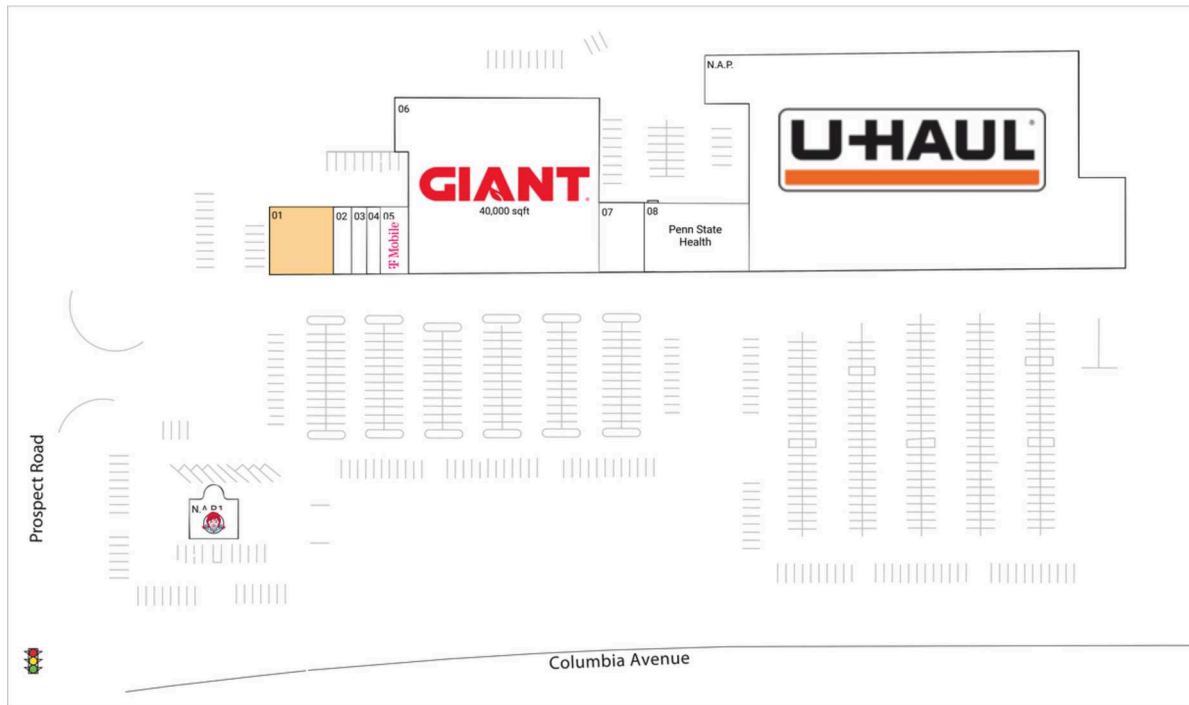

Shops at Prospect

Lancaster, PA

40.0376, -76.453
3985 Columbia Avenue | Columbia, PA 17603

Available Space

01 5,294 SF

Current Retailers

N.A.P.	U-Haul	0 SF
N.A.P.1	Wendy's	0 SF
02	Hillcrest Pharmacy And Compounding Of Lancaster	1,500 SF
03	Panda Restaurant	1,275 SF
04	Holiday Hair	1,125 SF
05	T-Mobile	1,875 SF
06	Giant Food	40,000 SF
07	Columbia Family Restaurant	3,750 SF
08	Penn State Health	8,573 SF