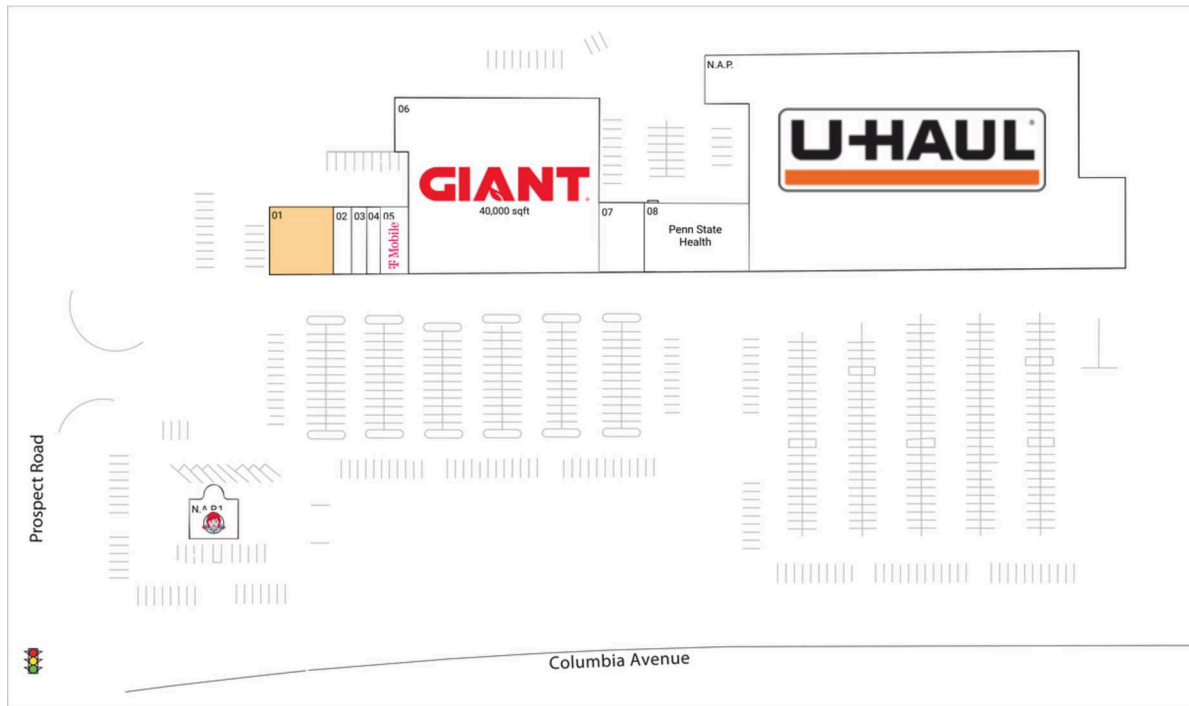

Shops at Prospect

Lancaster, PA

40.0376, -76.453
3985 Columbia Avenue | Columbia, PA 17603

Available Space

01 5,294 SF

Current Retailers

N.A.P.	U-Haul	0 SF
N.A.P.1	Wendy's	0 SF
02	Hillcrest Pharmacy And Compounding Of Lancaster	1,500 SF
03	Panda Restaurant	1,275 SF
04	Holiday Hair	1,125 SF
05	T-Mobile	1,875 SF
06	Giant Food	40,000 SF
07	Columbia Family Restaurant	3,750 SF
08	Penn State Health	8,573 SF