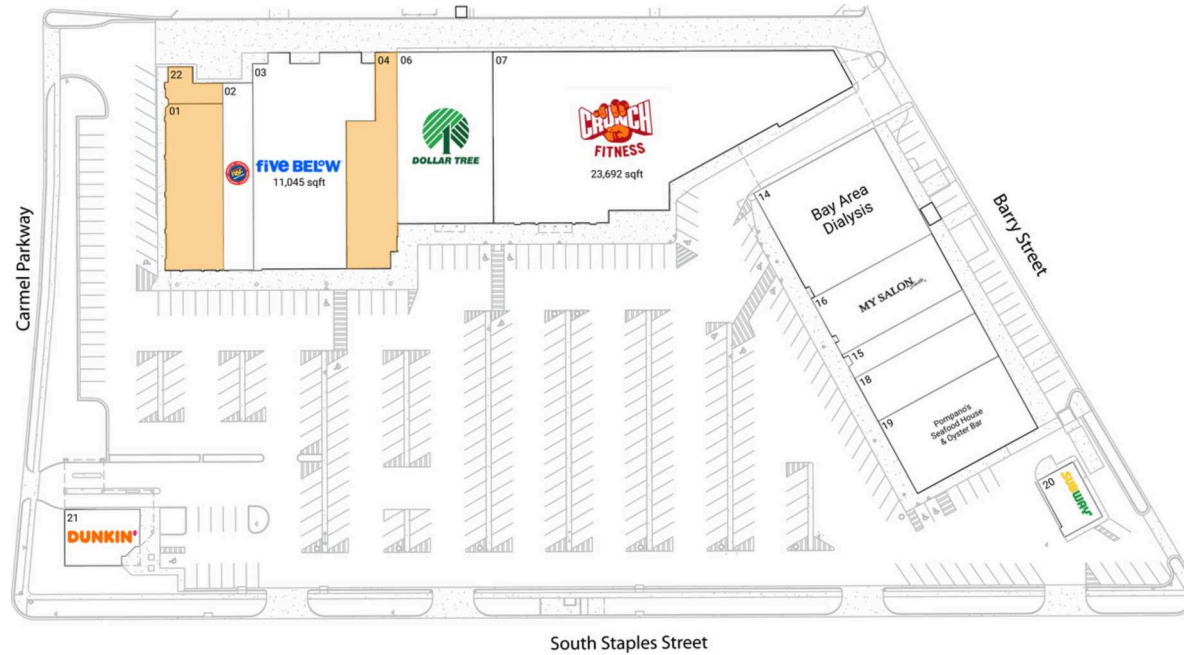

Carmel Village

Corpus Christi, TX

27.7294, -97.3802

4100-4128 South Staples | Corpus Christi, TX 78411

Available Space

01	4,870 SF
04	4,000 SF
22	1,664 SF

Current Retailers

02	Rent-A-Center	2,224 SF
03	Five Below	11,045 SF
06	Dollar Tree	8,750 SF
07	Crunch Fitness	23,692 SF
14	Bay Area Dialysis	8,800 SF
15	SIGNED LEASE	2,000 SF
16	My Salon Suite	4,665 SF
18	Smile Magic Of Corpus Christi	3,600 SF
19	Pompano's Seafood House & Oyster Bar	5,900 SF
20	Subway	1,340 SF
21	Dunkin'	2,100 SF