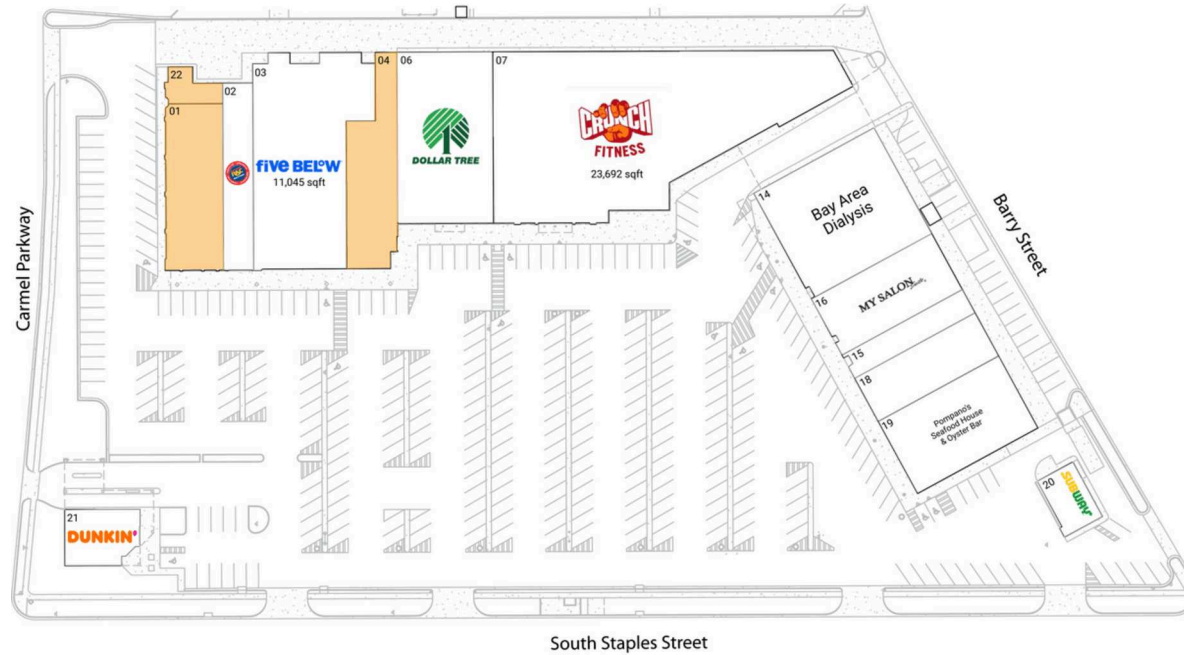

Carmel Village

Corpus Christi, TX

27.7294, -97.3802
4100-4128 South Staples | Corpus Christi, TX 78411

Available Space

01	4,870 SF
04	4,000 SF
22	1,664 SF

Current Retailers

02	Rent-A-Center	2,224 SF
03	Five Below	11,045 SF
06	Dollar Tree	8,750 SF
07	Crunch Fitness	23,692 SF
14	Bay Area Dialysis	8,800 SF
15	SIGNED LEASE	2,000 SF
16	My Salon Suite	4,665 SF
18	Smile Magic Of Corpus Christi	3,600 SF
19	Pompano's Seafood House & Oyster Bar	5,900 SF
20	Subway	1,340 SF
21	Dunkin'	2,100 SF