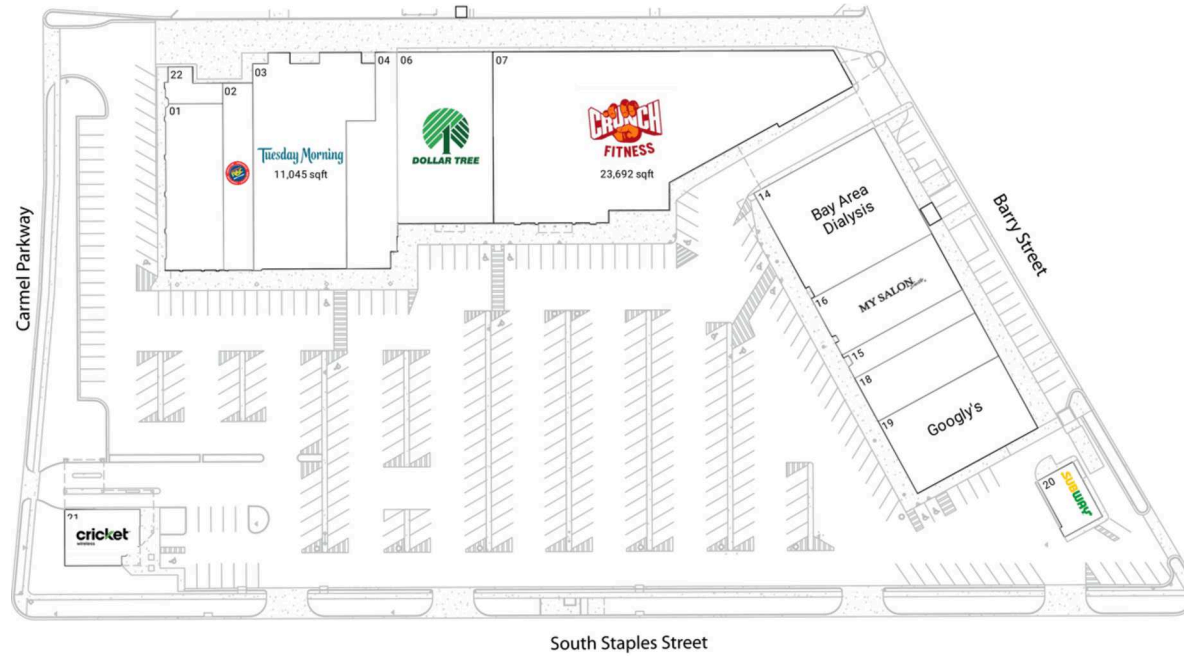

Carmel Village

Corpus Christi, TX

27.7294, -97.3802

4100-4128 South Staples | Corpus Christi, TX 78411

Current Retailers

01	Wallbanger's Gourmet	4,870 SF
02	Rent-A-Center	2,224 SF
03	Tuesday Morning	11,045 SF
04	Vino Mio	4,000 SF
06	Dollar Tree	8,750 SF
07	Crunch Fitness	23,692 SF
14	Bay Area Dialysis	8,800 SF
15	SIGNED LEASE	2,000 SF
16	My Salon Suite	4,665 SF
18	Smile Magic Of Corpus Christi	3,600 SF
19	Googly's	5,900 SF
20	Subway	1,340 SF
21	Cricket	2,100 SF
22	Your Personal Best Training	1,664 SF