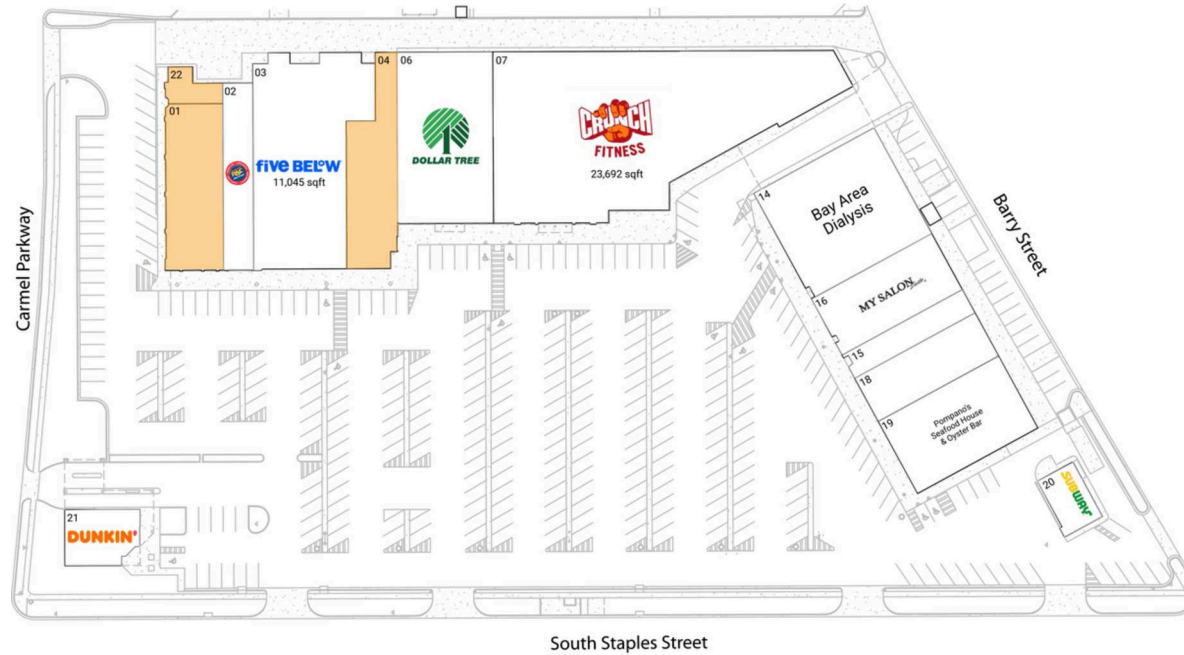

# Carmel Village

Corpus Christi, TX

27.7294, -97.3802  
4100-4128 South Staples | Corpus Christi, TX 78411

## Available Space

01	4,870 SF
04	4,000 SF
22	1,664 SF

## Current Retailers

02	Rent-A-Center	2,224 SF
03	Five Below	11,045 SF
06	Dollar Tree	8,750 SF
07	Crunch Fitness	23,692 SF
14	Bay Area Dialysis	8,800 SF
15	SIGNED LEASE	2,000 SF
16	My Salon Suite	4,665 SF
18	Smile Magic Of Corpus Christi	3,600 SF
19	Pompano's Seafood House & Oyster Bar	5,900 SF
20	Subway	1,340 SF
21	Dunkin'	2,100 SF