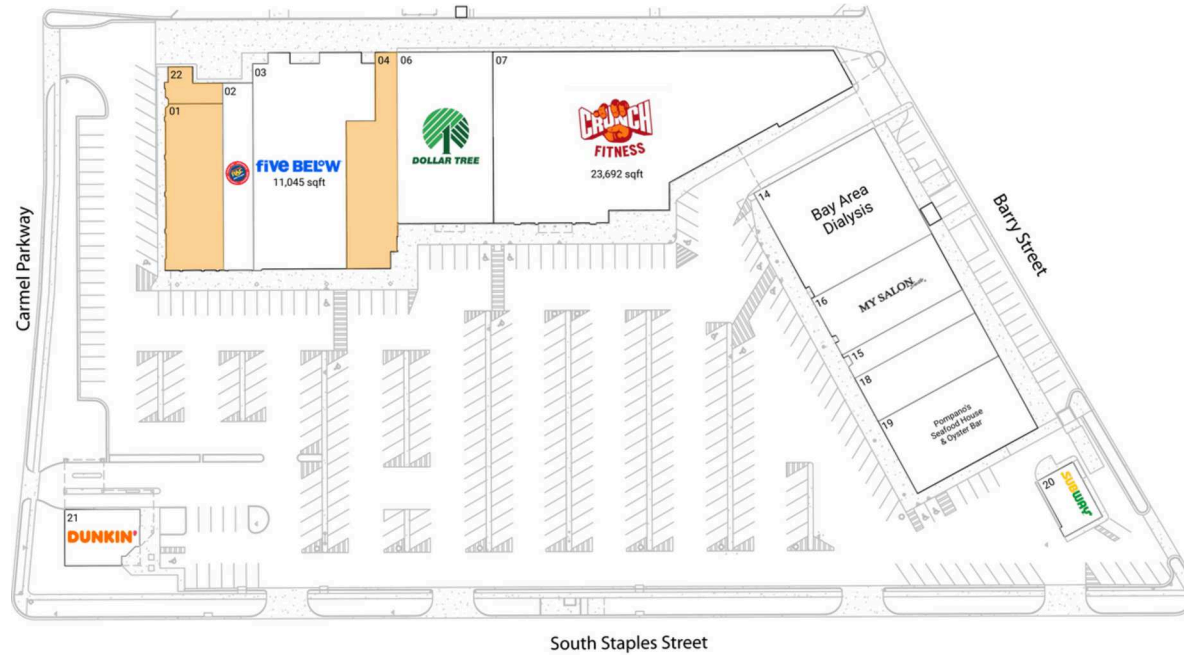

Carmel Village

Corpus Christi, TX

27.7294, -97.3802
4100-4128 South Staples | Corpus Christi, TX 78411

Available Space

01	4,870 SF
04	4,000 SF
22	1,664 SF

Current Retailers

02	Rent-A-Center	2,224 SF
03	Five Below	11,045 SF
06	Dollar Tree	8,750 SF
07	Crunch Fitness	23,692 SF
14	Bay Area Dialysis	8,800 SF
15	SIGNED LEASE	2,000 SF
16	My Salon Suite	4,665 SF
18	Smile Magic Of Corpus Christi	3,600 SF
19	Pompano's Seafood House & Oyster Bar	5,900 SF
20	Subway	1,340 SF
21	Dunkin'	2,100 SF