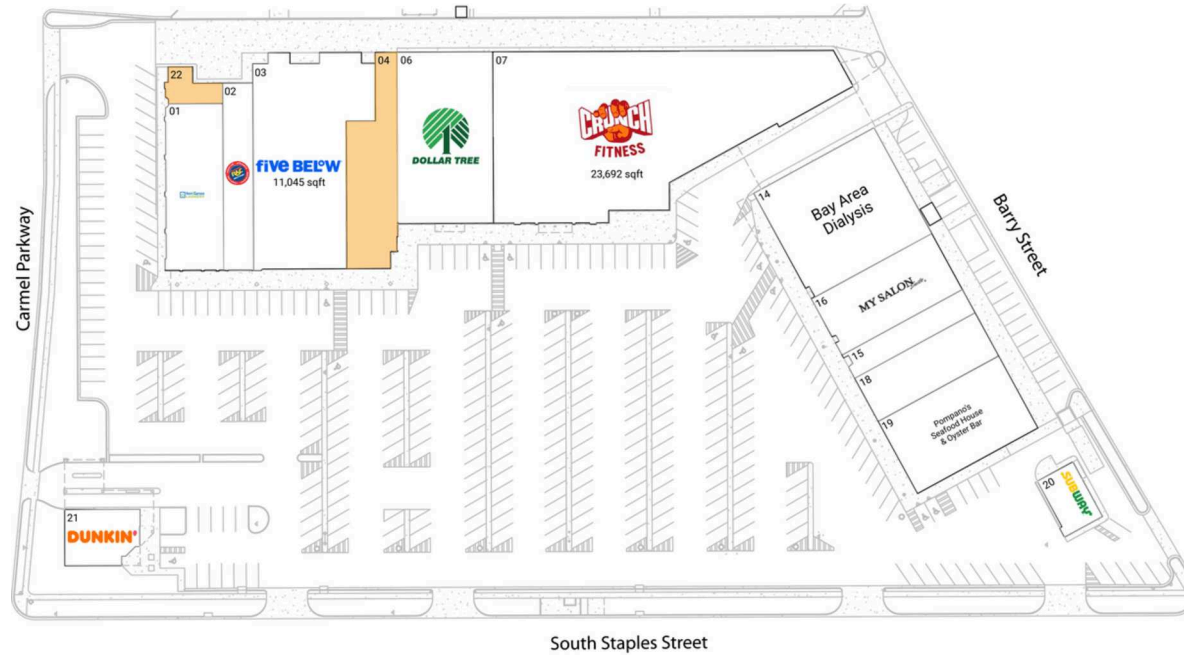

Carmel Village

Corpus Christi, TX

27.7294, -97.3802
4100-4128 South Staples | Corpus Christi, TX 78411

Available Space

04	4,000 SF
22	1,664 SF

Current Retailers

01	SpinXpress	4,870 SF
02	Rent-A-Center	2,224 SF
03	Five Below	11,045 SF
06	Dollar Tree	8,750 SF
07	Crunch Fitness	23,692 SF
14	Bay Area Dialysis	8,800 SF
15	SIGNED LEASE	2,000 SF
16	My Salon Suite	4,665 SF
18	Smile Magic Of Corpus Christi	3,600 SF
19	Pompano's Seafood House & Oyster Bar	5,900 SF
20	Subway	1,340 SF
21	Dunkin'	2,100 SF