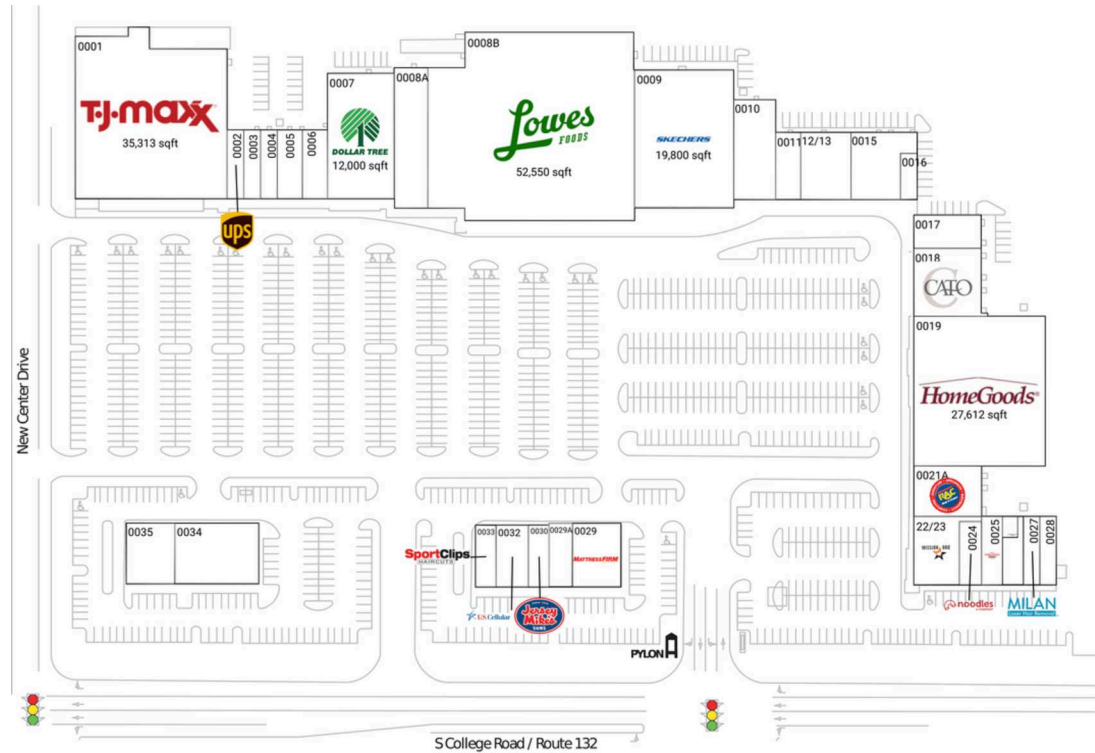

University Commons - Wilmington

Wilmington, NC

34.2346, -77.8724

341 South College Road | Wilmington, NC 28403

Current Retailers

N.A.P	Wells Fargo	0 SF
0001	T.J. Maxx	35,313 SF
0002	The UPS Store	1,600 SF
0003	Wingstop	1,600 SF
0004	Cute Brows Threading Studio	1,600 SF
0005	Hibachi Bistro	2,400 SF
0006	Beauty Express	2,400 SF
0007	Dollar Tree	12,000 SF
0008A	Burnin99	7,409 SF
0008B	Lowe's Food Stores	52,550 SF
0009	SKECHERS	19,800 SF
0010	Kings Beach-Way	6,000 SF
0011	SalonCentric	2,400 SF
12/13	Carolina Crab House	4,800 SF
0015	El Cerro Grande	5,300 SF
0016	TT Nails	1,100 SF
0017	Yellow Dog Discs	3,200 SF
0018	Cato	6,400 SF
0019	HomeGoods	27,612 SF
0021A	Rent-A-Center	4,800 SF
22/23	Mission BBQ	4,221 SF
0024	Noodles & Company	2,153 SF
0025	Honey Baked Ham	2,040 SF
0026A	BenchMark Physical Therapy	1,409 SF
0027	Milan Laser Hair Removal	1,560 SF
0028	Peno Mediterranean Grill	1,560 SF
0029	Mattress Firm	5,110 SF
0029A	L.A. Bikini	1,400 SF
0030	Jersey Mike's Subs	1,750 SF
0032	US Cellular	2,497 SF
0033	Sport Clips	1,500 SF
0034	Carolina Ale House	7,385 SF
0035	Stanton Optical	3,885 SF

4130