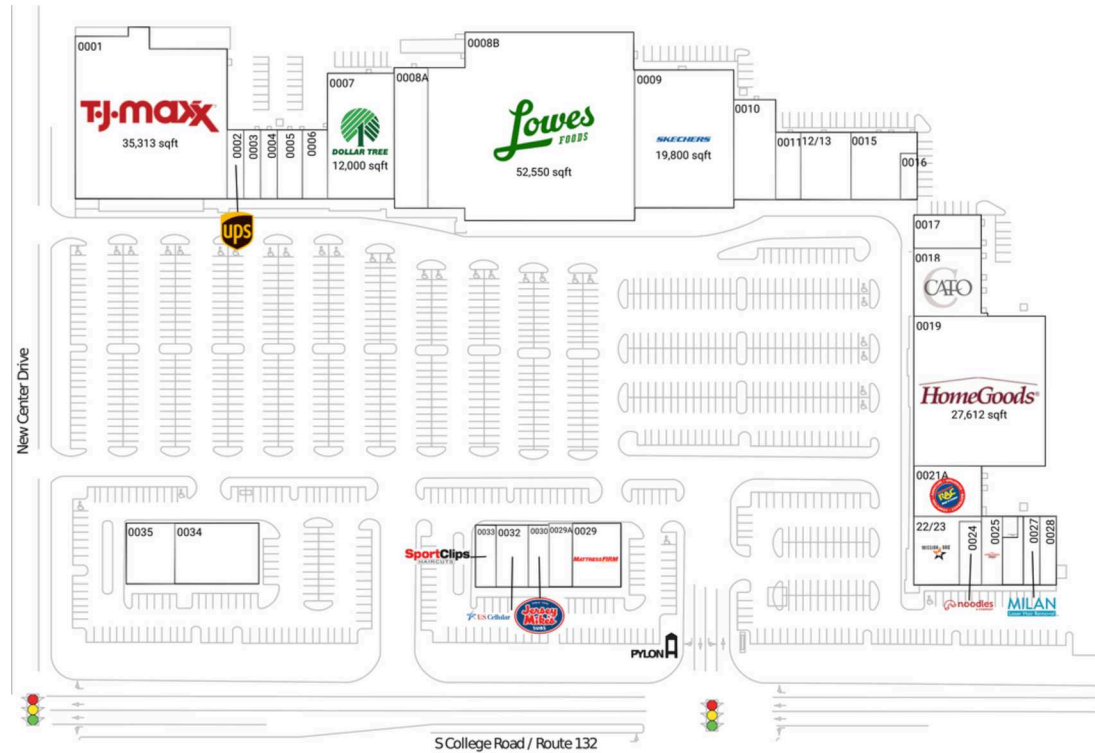

University Commons - Wilmington

Wilmington, NC

34.2346, -77.8724
341 South College Road | Wilmington, NC 28403

Current Retailers

N.A.P	Wells Fargo	0 SF
0001	T.J. Maxx	35,313 SF
0002	The UPS Store	1,600 SF
0003	Wingstop	1,600 SF
0004	Cute Brows Threading Studio	1,600 SF
0005	Hibachi Bistro	2,400 SF
0006	Beauty Express	2,400 SF
0007	Dollar Tree	12,000 SF
0008A	Burnin99	7,409 SF
0008B	Lowe's Food Stores	52,550 SF
0009	SKECHERS	19,800 SF
0010	Kings Beach-Way	6,000 SF
0011	SalonCentric	2,400 SF
12/13	Carolina Crab House	4,800 SF
0015	El Cerro Grande	5,300 SF
0016	TT Nails	1,100 SF
0017	Yellow Dog Discs	3,200 SF
0018	Cato	6,400 SF
0019	HomeGoods	27,612 SF
0021A	Rent-A-Center	4,800 SF
22/23	Mission BBQ	4,221 SF
0024	Noodles & Company	2,153 SF
0025	Honey Baked Ham	2,040 SF
0026A	BenchMark Physical Therapy	1,409 SF
0027	Milan Laser Hair Removal	1,560 SF
0028	Peno Mediterranean Grill	1,560 SF
0029	Mattress Firm	5,110 SF
0029A	L.A. Bikini	1,400 SF
0030	Jersey Mike's Subs	1,750 SF
0032	US Cellular	2,497 SF
0033	Sport Clips	1,500 SF
0034	Carolina Ale House	7,385 SF
0035	Stanton Optical	3,885 SF

4130