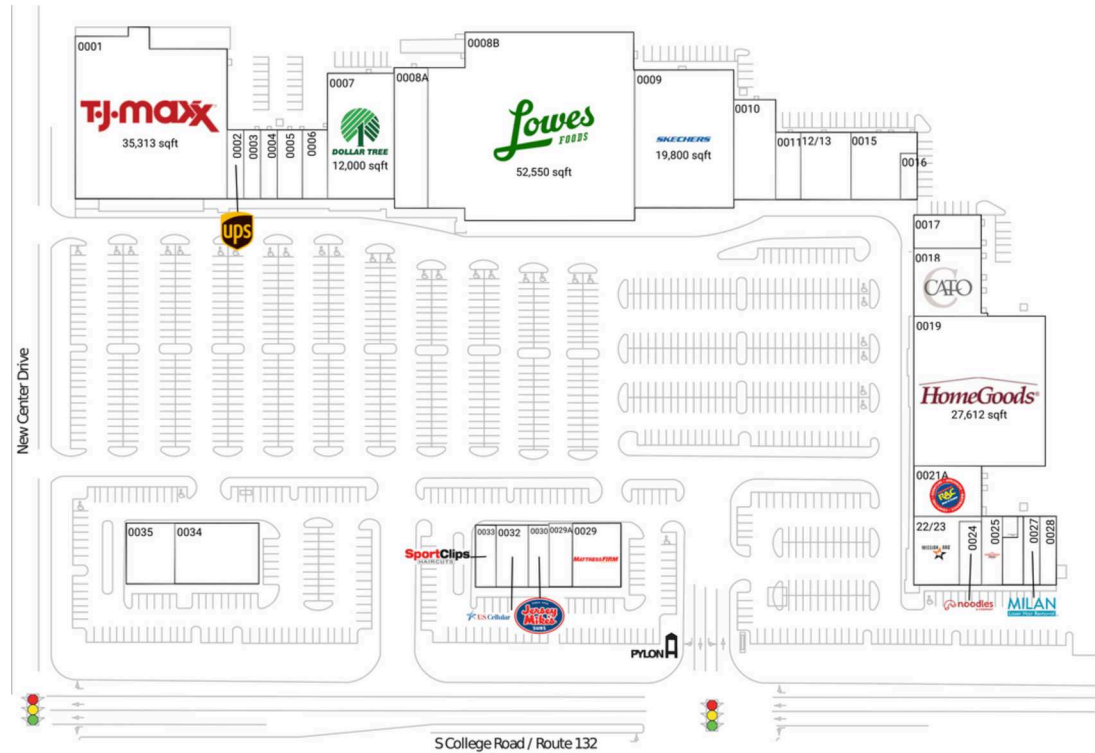

University Commons - Wilmington

Wilmington, NC

34.2346, -77.8724
341 South College Road | Wilmington, NC 28403

Current Retailers

N.A.P	Wells Fargo	0 SF
0001	T.J. Maxx	35,313 SF
0002	The UPS Store	1,600 SF
0003	Wingstop	1,600 SF
0004	Cute Brows Threading Studio	1,600 SF
0005	Hibachi Bistro	2,400 SF
0006	Beauty Express	2,400 SF
0007	Dollar Tree	12,000 SF
0008A	Burnin99 Korean BBQ & Hot Pot	7,409 SF
0008B	Lowe's Food Stores	52,550 SF
0009	SKECHERS	19,800 SF
0010	Kings Beach-Way	6,000 SF
0011	SalonCentric	2,400 SF
12/13	Carolina Crab House	4,800 SF
0015	El Cerro Grande	5,300 SF
0016	TT Nails	1,100 SF
0017	Yellow Dog Discs	3,200 SF
0018	Cato	6,400 SF
0019	HomeGoods	27,612 SF
0021A	Rent-A-Center	4,800 SF
22/23	Mission BBQ	4,221 SF
0024	Noodles & Company	2,153 SF
0025	Honey Baked Ham	2,040 SF
0026A	BenchMark Physical Therapy	1,409 SF
0027	Milan Laser Hair Removal	1,560 SF
0028	Peno Mediterranean Grill	1,560 SF
0029	Mattress Firm	5,110 SF
0029A	L.A. Bikini	1,400 SF
0030	Jersey Mike's Subs	1,750 SF
0032	US Cellular	2,497 SF
0033	Sport Clips	1,500 SF
0034	Carolina Ale House	7,385 SF
0035	Stanton Optical	3,885 SF

4130