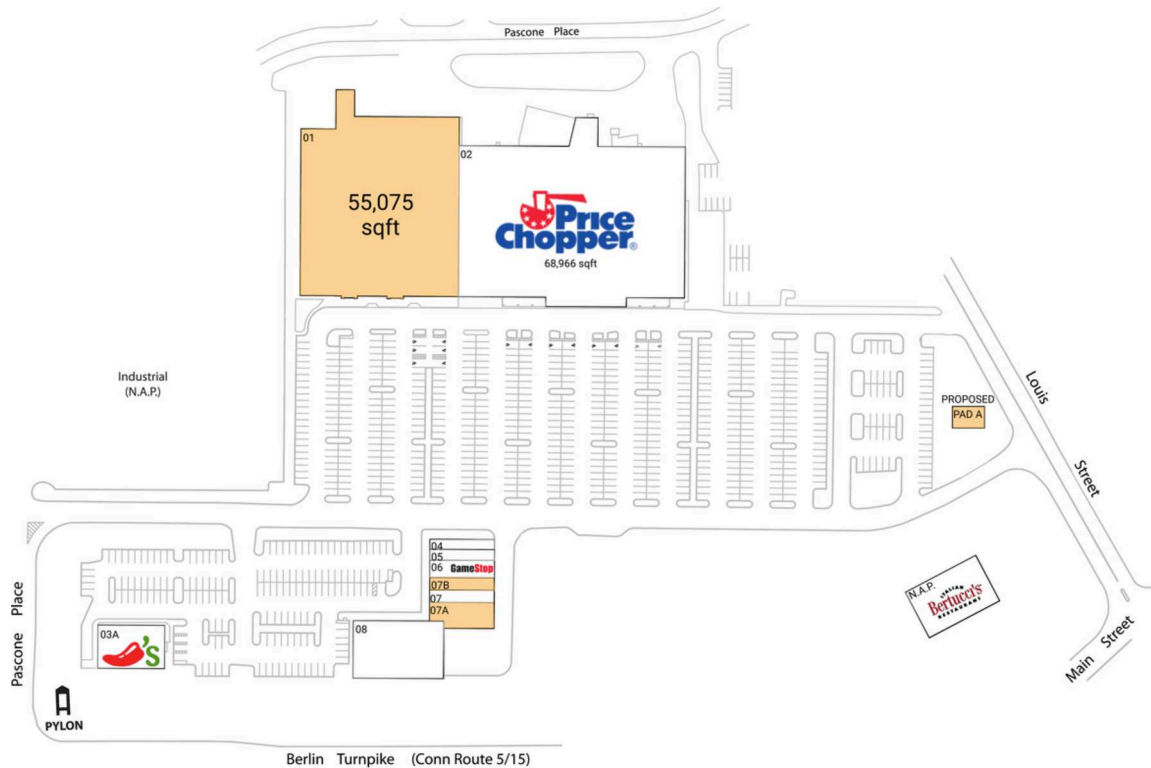

Turnpike Plaza - Newington

Hartford-East Hartford-Middletown, CT

41.6685, -72.7209
2985 Berlin Turnpike | Newington, CT 06111

Available Space

01	55,075 SF
07A	2,731 SF
07B	1,542 SF

Pad Opportunities

PAD A Pad	3,000 SF/0.1
-----------	--------------

Current Retailers

N.A.P.	Bertucci's	0 SF
02	Price Chopper	68,966 SF
03A	Chili's Grill & Bar	5,653 SF
04	Taro Taro	1,257 SF
05	Supercuts	1,350 SF
06	GameStop	2,173 SF
07	EnL Nail Bar	1,547 SF
08	LaserMaxx	9,600 SF