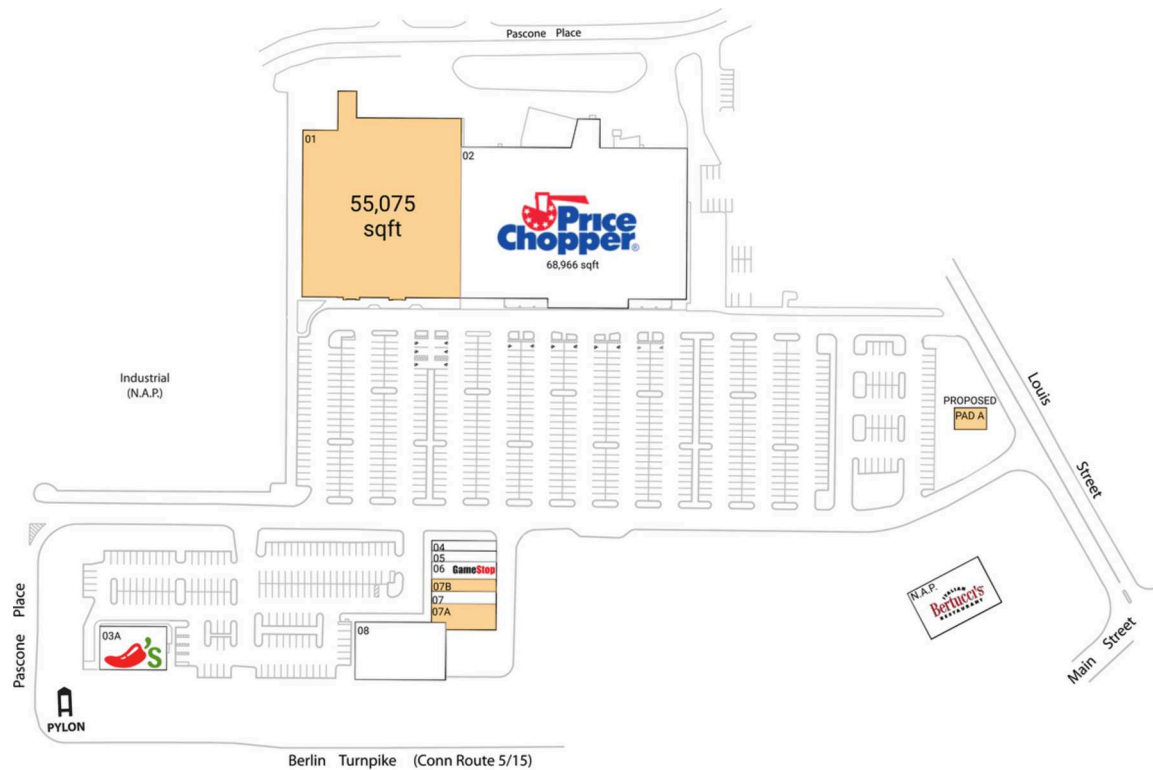

Turnpike Plaza

Hartford-West Hartford-East Hartford, CT

41.6685, -72.7209
2985 Berlin Turnpike | Newington, CT 06111

Available Space

01	55,075 SF
07A	2,731 SF
07B	1,542 SF

Pad Opportunities

PAD A Pad	3,000 SF/0.1
-----------	--------------

Current Retailers

N.A.P.	Bertucci's	0 SF
02	Price Chopper	68,966 SF
03A	Chili's Grill & Bar	5,653 SF
04	Taro Taro	1,257 SF
05	Supercuts	1,350 SF
06	GameStop	2,173 SF
07	EnL Nail Bar	1,547 SF
08	LaserMaxx	9,600 SF