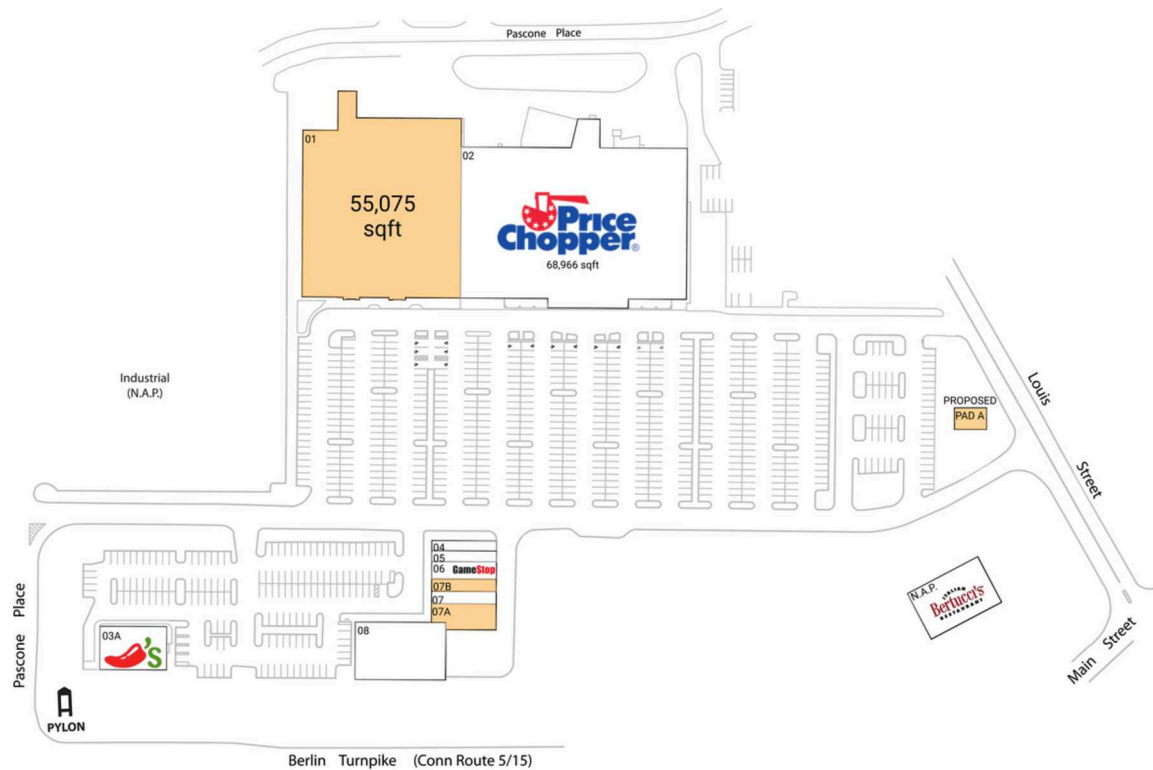

# Turnpike Plaza

Hartford-West Hartford-East Hartford, CT

41.6685, -72.7209  
2985 Berlin Turnpike | Newington, CT 06111

## Available Space

01	55,075 SF
07A	2,731 SF
07B	1,542 SF

## Pad Opportunities

PAD A Pad	3,000 SF/0.1
-----------	--------------

## Current Retailers

N.A.P.	Bertucci's	0 SF
02	Price Chopper	68,966 SF
03A	Chili's Grill & Bar	5,653 SF
04	Taro Taro	1,257 SF
05	Supercuts	1,350 SF
06	GameStop	2,173 SF
07	EnL Nail Bar	1,547 SF
08	LaserMaxx	9,600 SF