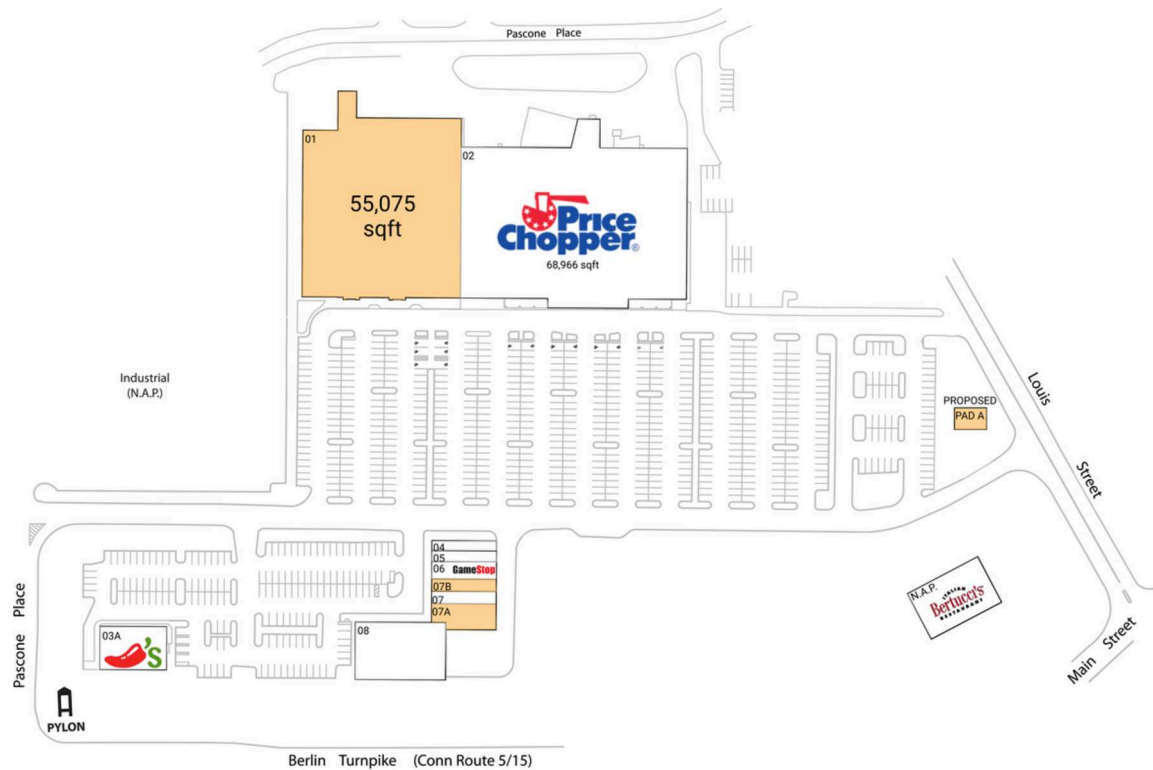

Turnpike Plaza

Hartford-West Hartford-East Hartford, CT

41.6685, -72.7209
2985 Berlin Turnpike | Newington, CT 06111

Available Space

01	55,075 SF
07A	2,731 SF
07B	1,542 SF

Pad Opportunities

PAD A Pad	3,000 SF/0.1
-----------	--------------

Current Retailers

N.A.P.	Bertucci's	0 SF
02	Price Chopper	68,966 SF
03A	Chili's Grill & Bar	5,653 SF
04	Taro Taro	1,257 SF
05	Supercuts	1,350 SF
06	GameStop	2,173 SF
07	EnL Nail Bar	1,547 SF
08	LaserMaxx	9,600 SF