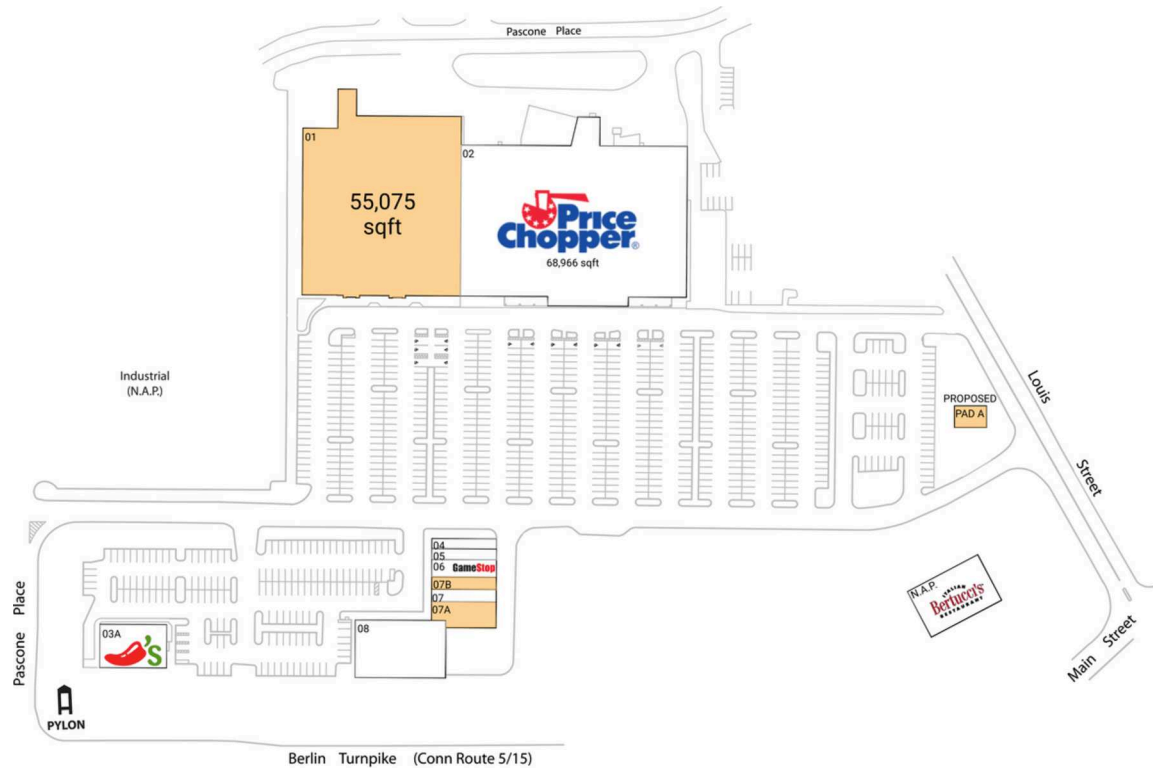

Turnpike Plaza

Hartford-West Hartford-East Hartford, CT

41.6685, -72.7209
2985 Berlin Turnpike | Newington, CT 06111

Available Space

01	55,075 SF
07A	2,731 SF
07B	1,542 SF

Pad Opportunities

PAD A Pad	3,000 SF/0.1
-----------	--------------

Current Retailers

N.A.P.	Bertucci's	0 SF
02	Price Chopper	68,966 SF
03A	Chili's Grill & Bar	5,653 SF
04	Taro Taro	1,257 SF
05	Supercuts	1,350 SF
06	GameStop	2,173 SF
07	EnL Nail Bar	1,547 SF
08	LaserMaxx	9,600 SF