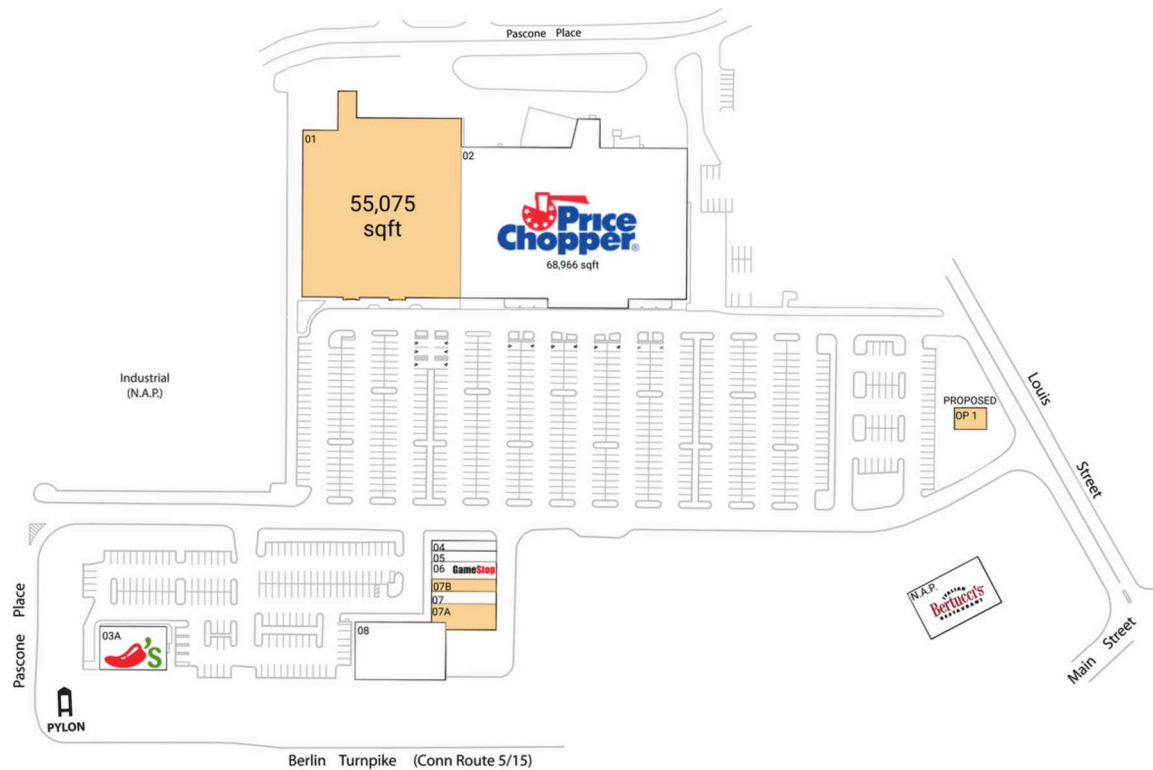

# Turnpike Plaza

Hartford-West Hartford-East Hartford, CT

41.6685, -72.7209  
2985 Berlin Turnpike | Newington, CT 06111

## Available Space

01	55,075 SF
07A	2,731 SF
07B	1,542 SF

## Pad Opportunities

OP 1 Pad	0 SF/0
----------	--------

## Current Retailers

N.A.P.	Bertucci's	0 SF
02	Price Chopper	68,966 SF
03A	Chili's Grill & Bar	5,653 SF
04	Taro Taro	1,257 SF
05	Supercuts	1,350 SF
06	GameStop	2,173 SF
07	EnL Nail Bar	1,547 SF
08	LaserMaxx	9,600 SF