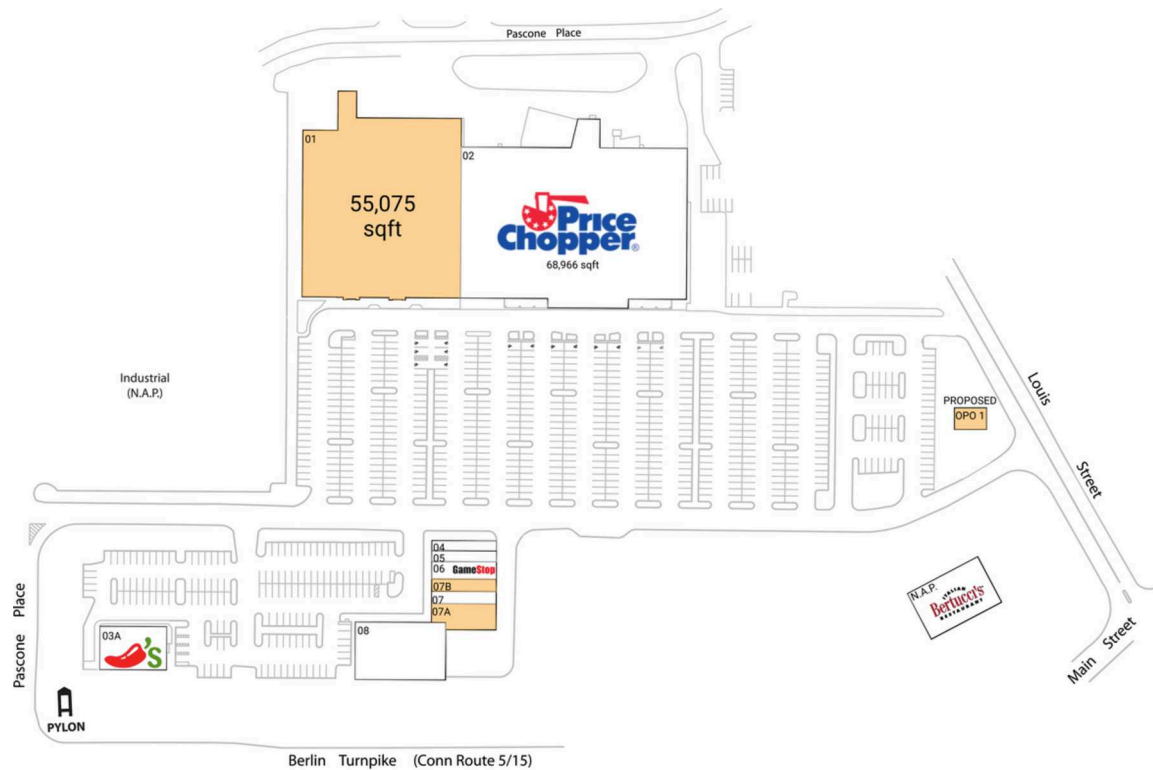

Turnpike Plaza

Hartford-West Hartford-East Hartford, CT

41.6685, -72.7209
2985 Berlin Turnpike | Newington, CT 06111

Available Space

01	55,075 SF
07A	2,731 SF
07B	1,542 SF

Pad Opportunities

OPO 1 Pad	0 SF/0
-----------	--------

Current Retailers

N.A.P.	Bertucci's	0 SF
02	Price Chopper	68,966 SF
03A	Chili's Grill & Bar	5,653 SF
04	Taro Taro	1,257 SF
05	Supercuts	1,350 SF
06	GameStop	2,173 SF
07	EnL Nail Bar	1,547 SF
08	LaserMaxx	9,600 SF