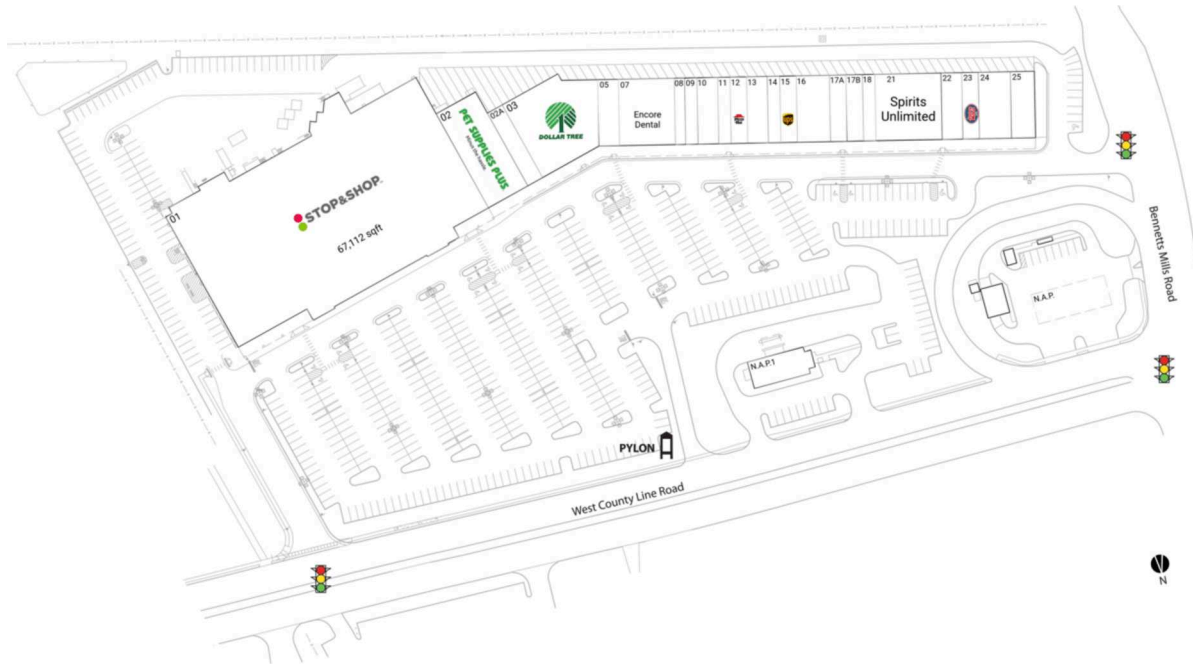

Bennetts Mills Plaza

New York-Newark-Jersey City, NY-NJ-PA

40.1269, -74.2737

2275 West County Line Road, Route 526 | Jackson, NJ 08527

Current Retailers

N.A.P.	Gas	0 SF
N.A.P.1	Bank	0 SF
01	Super Stop & Shop	67,112 SF
02	Pet Supplies Plus	6,744 SF
02A	Paragon Flooring	2,040 SF
03	Dollar Tree	8,720 SF
05	Costume Closeouts	2,000 SF
07	Encore Dental	5,400 SF
08	Chicken & More	1,400 SF
09	Hybrid Combat Karate	1,200 SF
10	Cinco De Mayo Restaurant	2,000 SF
11	Crestwood Jewelers	1,200 SF
12	Pizza Hut	1,600 SF
13	Shore Thing Wireless	2,000 SF
14	Jackson Nails	1,200 SF
15	The UPS Store	1,600 SF
16	LEASED	3,200 SF
17A	Realty One Group, Showcase	1,600 SF
17B	Moonstruck Hair Co.	1,600 SF
18	April Showers Florist	1,200 SF
21	Spirits Unlimited	6,400 SF
22	New Friendly Chin Wong	2,000 SF
23	Jersey Mike's Subs	1,600 SF
24	Say Cheez	3,081 SF
25	County Line Veterinary Hospital	2,333 SF