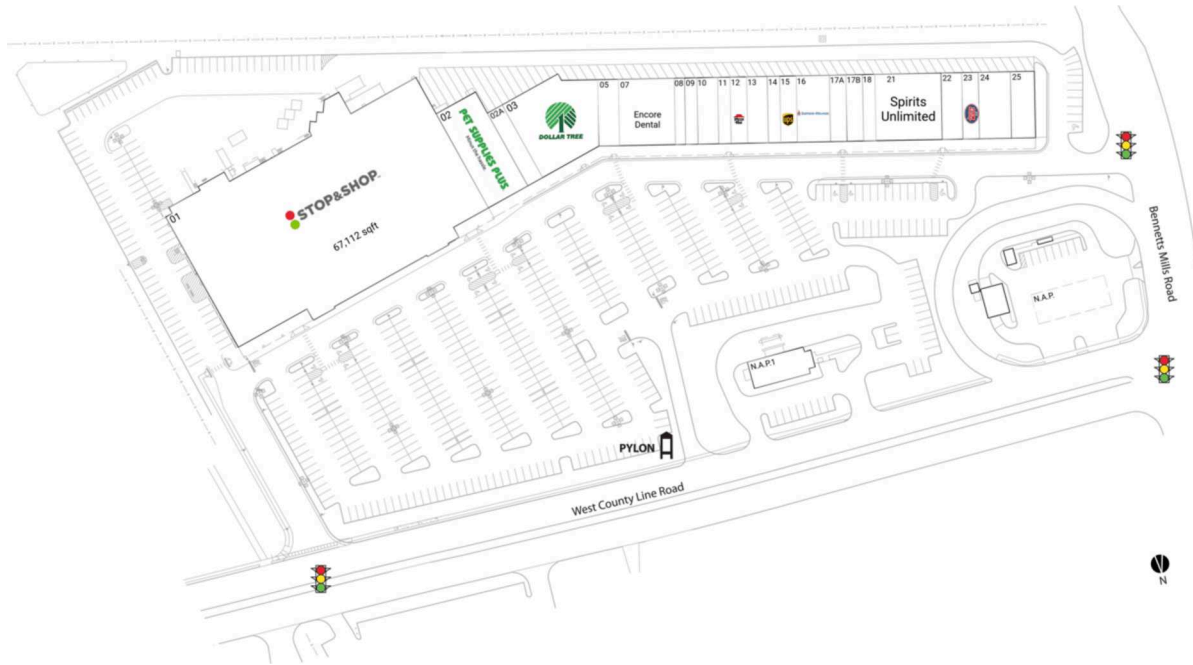

Bennetts Mills Plaza

New York-Newark-Jersey City, NY-NJ

40.1269, -74.2737

2275 West County Line Road, Route 526 | Jackson, NJ 08527

Current Retailers

N.A.P.	Gas	0 SF
N.A.P.1	Bank	0 SF
01	Super Stop & Shop	67,112 SF
02	Pet Supplies Plus	6,744 SF
02A	Paragon Flooring	2,040 SF
03	Dollar Tree	8,720 SF
05	Costume Closeouts	2,000 SF
07	Encore Dental	5,400 SF
08	Chicken & More	1,400 SF
09	Hybrid Combat Karate	1,200 SF
10	Cinco De Mayo Restaurant	2,000 SF
11	Crestwood Jewelers	1,200 SF
12	Pizza Hut	1,600 SF
13	Shore Thing Wireless	2,000 SF
14	Jackson Nails	1,200 SF
15	The UPS Store	1,600 SF
16	Sherwin-Williams	3,200 SF
17A	Realty One Group, Showcase	1,600 SF
17B	Moonstruck Hair Co.	1,600 SF
18	April Showers Florist	1,200 SF
21	Spirits Unlimited	6,400 SF
22	New Friendly Chin Wong	2,000 SF
23	Jersey Mike's Subs	1,600 SF
24	Say Cheez	3,081 SF
25	County Line Veterinary Hospital	2,333 SF