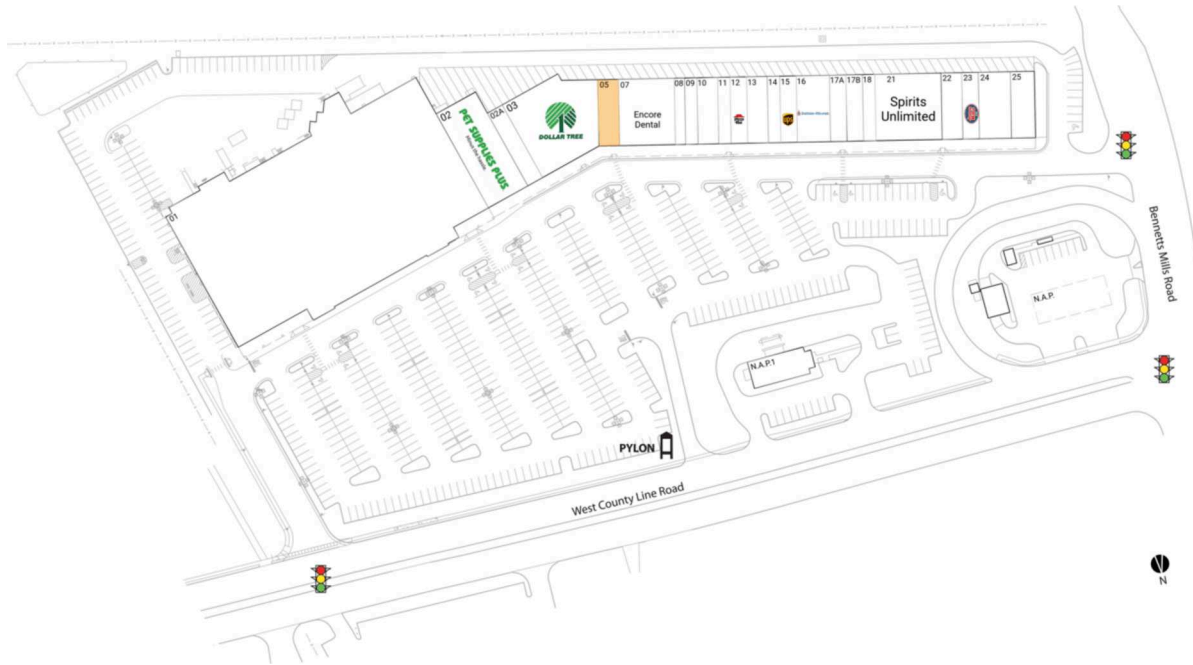

# Bennetts Mills Plaza

New York-Newark-Jersey City, NY-NJ

40.1269, -74.2737

2275 West County Line Road, Route 526 | Jackson, NJ 08527

## Available Space

05 2,000 SF

## Current Retailers

N.A.P.	Gas	0 SF
N.A.P.1	Bank	0 SF
01	Occupied	67,112 SF
02	Pet Supplies Plus	6,744 SF
02A	Paragon Flooring	2,040 SF
03	Dollar Tree	8,720 SF
07	Encore Dental	5,400 SF
08	Chicken & More	1,400 SF
09	Hybrid Combat Karate	1,200 SF
10	Cinco De Mayo Restaurant	2,000 SF
11	Crestwood Jewelers	1,200 SF
12	Pizza Hut	1,600 SF
13	Shore Thing Wireless	2,000 SF
14	Jackson Nails	1,200 SF
15	The UPS Store	1,600 SF
16	Sherwin-Williams	3,200 SF
17A	Realty One Group, Showcase	1,600 SF
17B	Moonstruck Hair Co.	1,600 SF
18	April Showers Florist	1,200 SF
21	Spirits Unlimited	6,400 SF
22	New Friendly Chin Wong	2,000 SF
23	Jersey Mike's Subs	1,600 SF
24	Say Cheez	3,081 SF
25	County Line Veterinary Hospital	2,333 SF